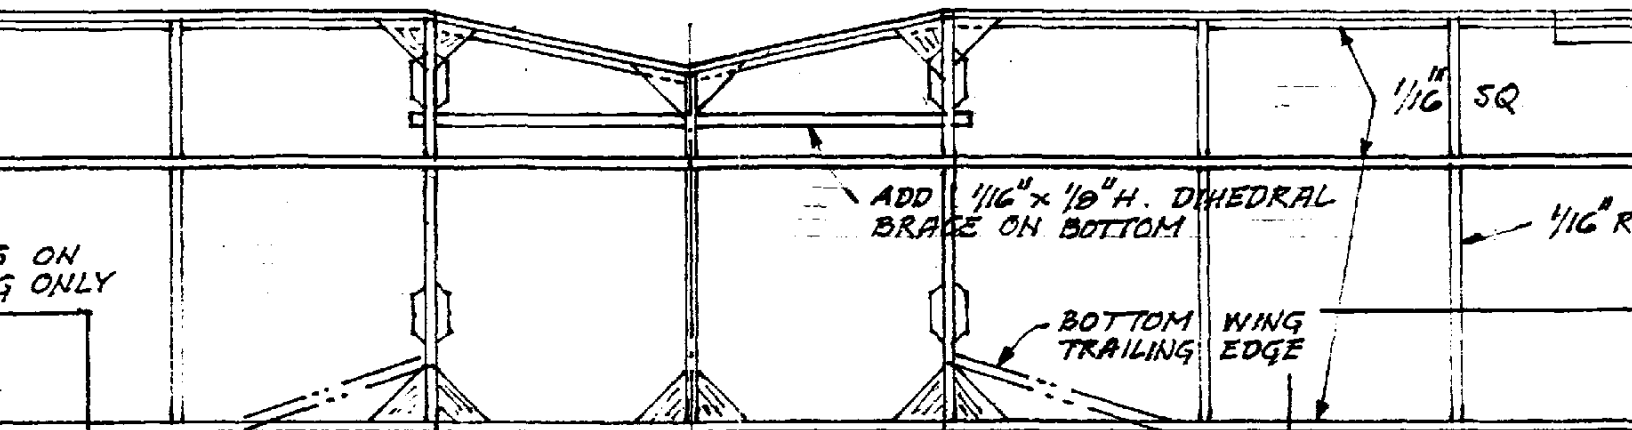

FUSELAGE SIDE TRUE SHAPE

BOTTOM WINGS

COLOR NOTES:  
 AIRPLANE LOOKS TO BE SILVER OVERALL IN PHOTO  
 FUSELAGE MAY HAVE BEEN PAINTED LIGHT GRAY.  
 BLACK NUMBERS AND TR

ING NOTES:  
 LITTLE RIGHT & DOWN  
 COME LEFT RUDDER.  
 LIGHT/LEFT. VERY  
 BALANCES  $40^\circ$  TOP WING.