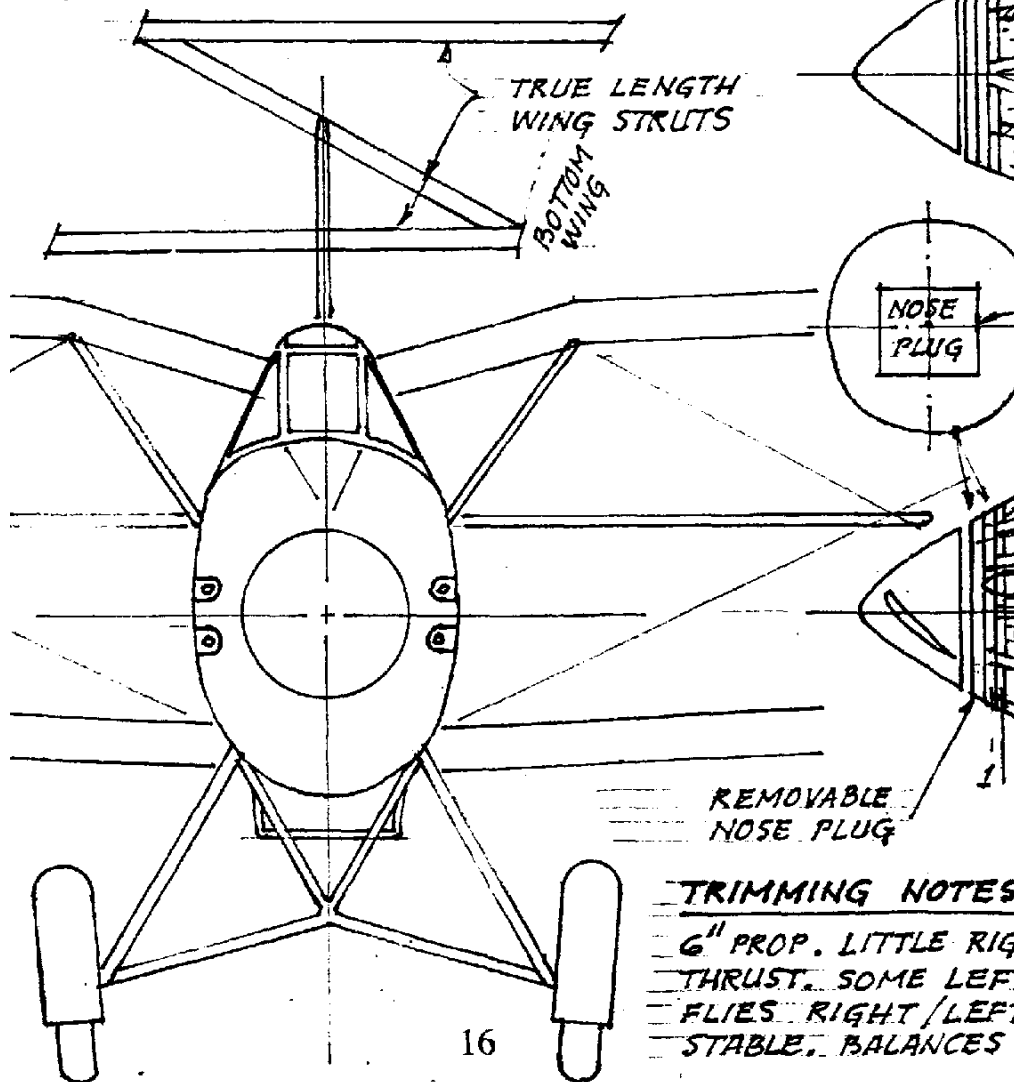

FUSELAGE SIDE TRUE SHAPE

BOTTOM WINGS

COLOR NOTES:  
 AIRPLANE LOOKS TO BE SILVER OVERALL IN PHOTO  
 FUSELAGE MAY HAVE BEEN PAINTED LIGHT GRAY.  
 BLACK NUMBERS AND TR

ING NOTES:  
 LITTLE RIGHT & DOWN  
 COME LEFT RUDDER.  
 LIGHT/LEFT. VERY  
 BALANCES  $40^\circ$  TOP WING.

A PSEUDO DIME SCALE  
**WESTLAND**  
 A FIGHTER PROTOTYPE  
 ONE BUILT.

9

ES:  
 KS TO BE  
 L IN PHOTOS.  
 HAVE BEEN  
 GRAY.  
 RS AND TRIM.

ME SCALE.. 16" WINGSPAN

ND F.7/30

OTOTYPE THAT DIDN'T MAKE IT