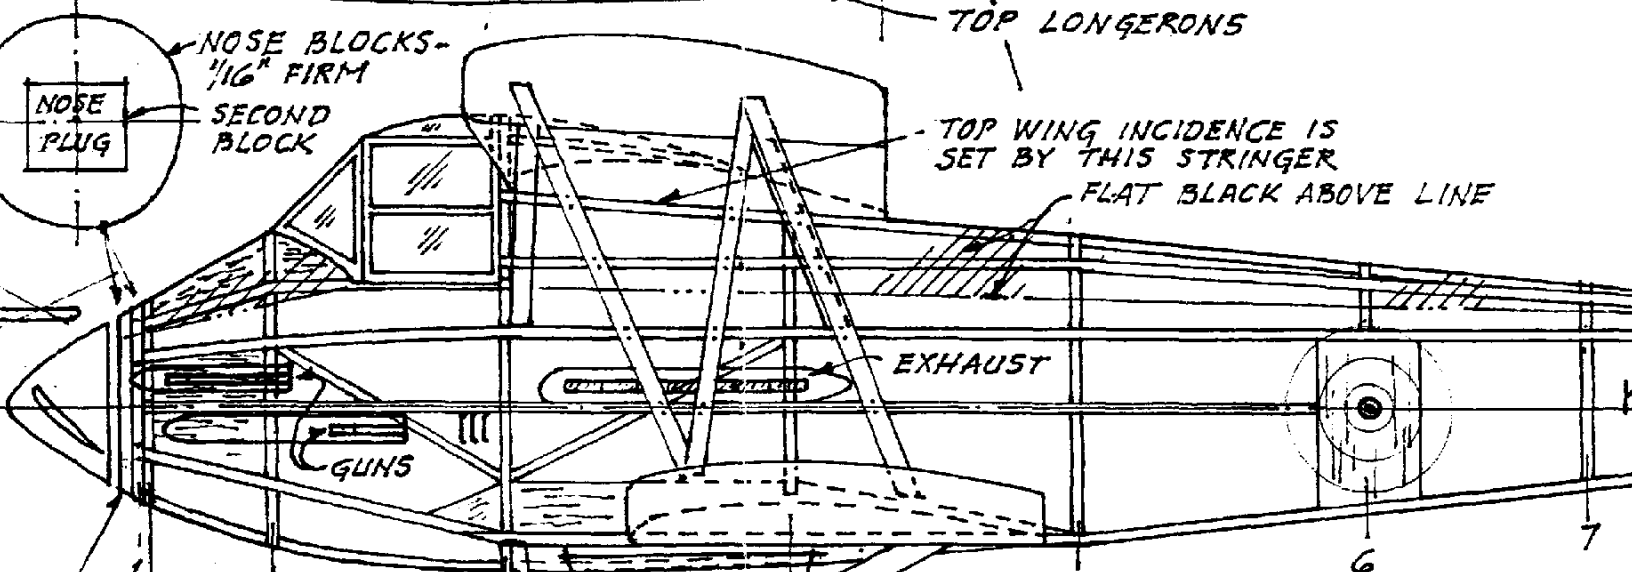

FUSELAGE SIDE TRUE SHAPE

BOTTOM WINGS

COLOR NOTES:  
 AIRPLANE LOOKS TO BE SILVER OVERALL IN PHOTO  
 FUSELAGE MAY HAVE BEEN PAINTED LIGHT GRAY.  
 BLACK NUMBERS AND TR

ING NOTES:  
 LITTLE RIGHT & DOWN  
 COME LEFT RUDDER.  
 LIGHT/LEFT. VERY  
 BALANCES  $40^\circ$  TOP WING.

A PSEUDO DIME SCALE  
**WESTLAND**  
 A FIGHTER PROTOTYPE  
 ONE BUILT.

9

ES:  
 KS TO BE  
 L IN PHOTOS.  
 HAVE BEEN  
 GRAY.  
 RS AND TRIM.

ME SCALE.. 16" WINGSPAN

ND F.7/30

OTOTYPE THAT DIDN'T MAKE IT