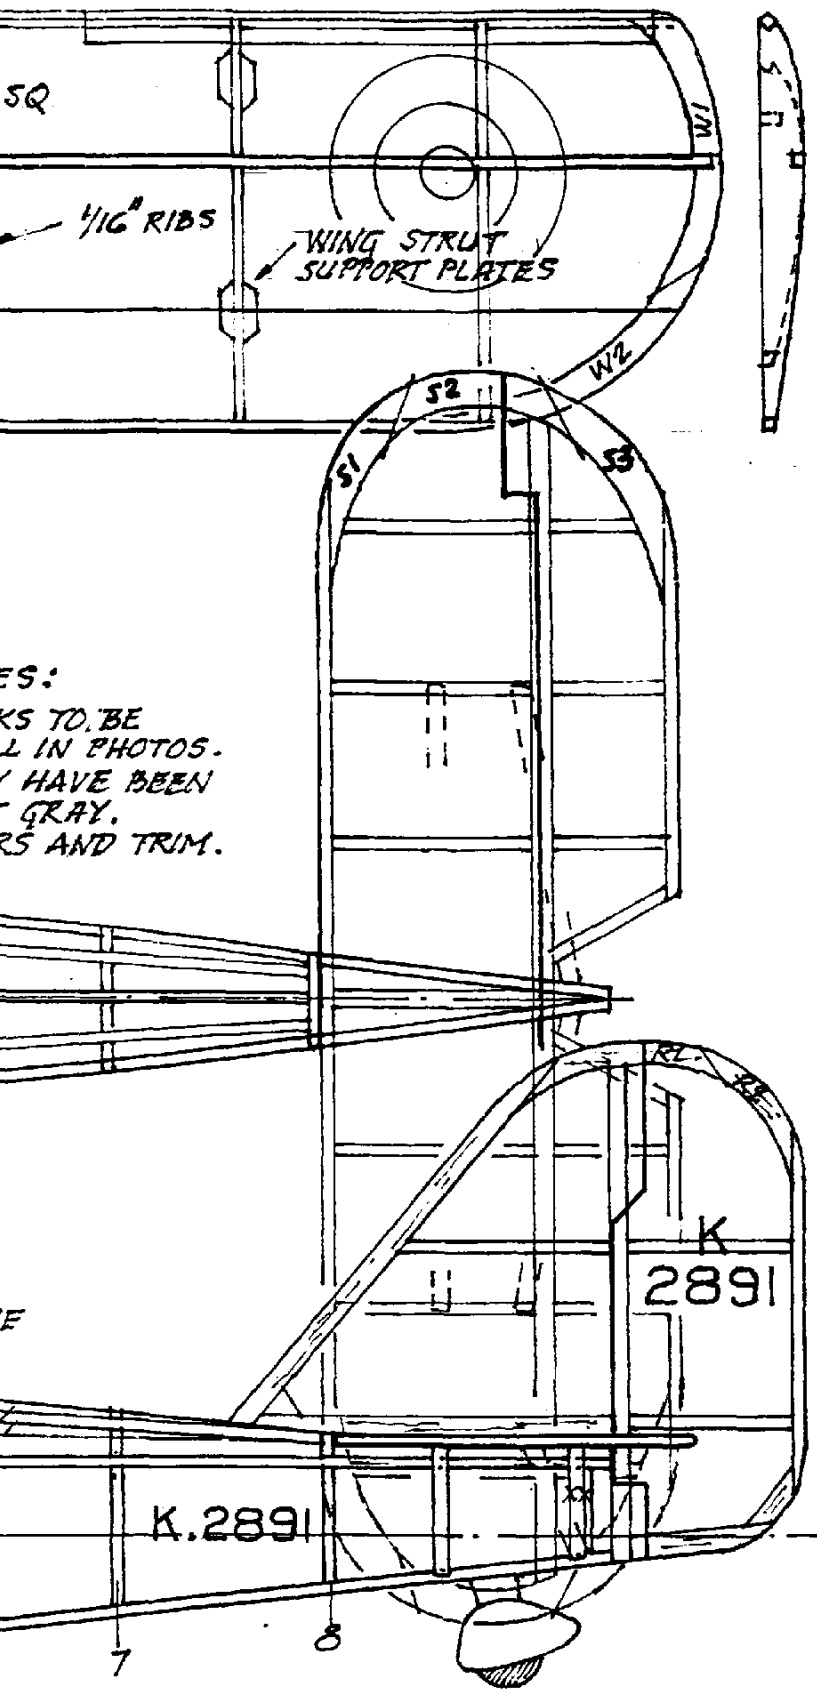

FUSELAGE SIDE TRUE SHAPE

BOTTOM WINGS

COLOR NOTES:  
 AIRPLANE LOOKS TO BE SILVER OVERALL IN PHOTO  
 FUSELAGE MAY HAVE BEEN PAINTED LIGHT GRAY.  
 BLACK NUMBERS AND TR

ING NOTES:  
 LITTLE RIGHT & DOWN  
 COME LEFT RUDDER.  
 LIGHT/LEFT. VERY  
 BALANCES  $40^\circ$  TOP WING.

A PSEUDO DIME SCALE  
**WESTLAND**  
 A FIGHTER PROTOTYPE  
 ONE BUILT.

9

ES:  
 KS TO BE  
 L IN PHOTOS.  
 HAVE BEEN  
 GRAY.  
 RS AND TRIM.

ME SCALE.. 16" WINGSPAN

ND F.7/30

OTOTYPE THAT DIDN'T MAKE IT