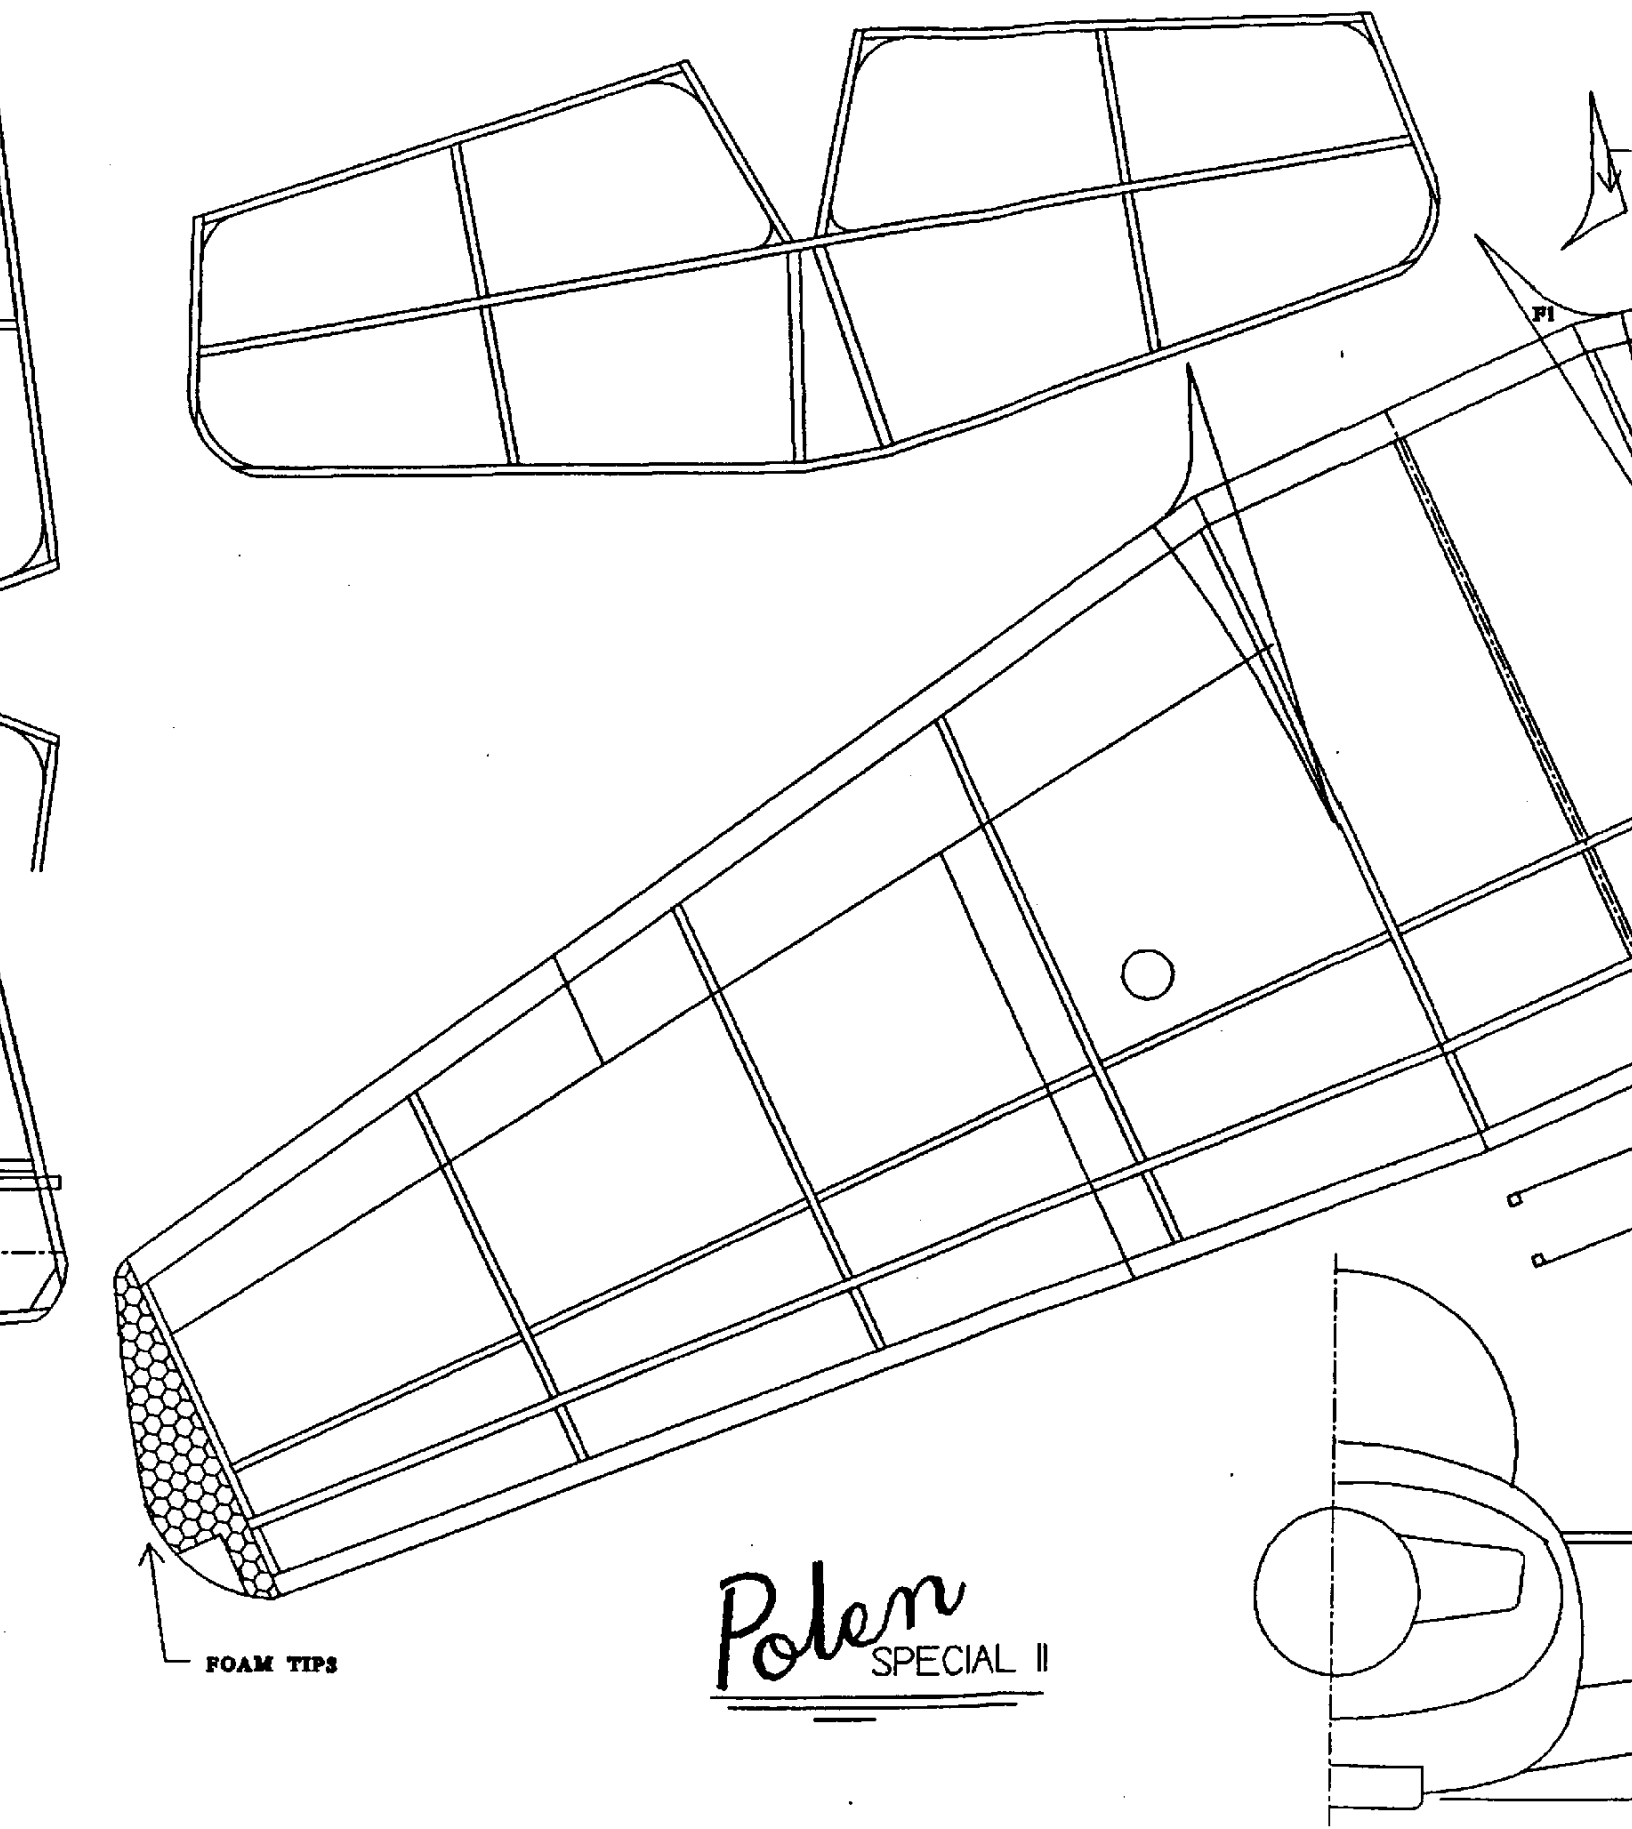

*Poler*  
SPECIAL II

Homebuilt Built and Flown by Dennis Poler

Drawn By: David Livesay (10-2-93)

FOAM TIPS

*Polem*  
SPECIAL II

**COLOR CODE**

-  CORAL PINK
-  GOLD
-  SILVER STRIPES AND LETTERING