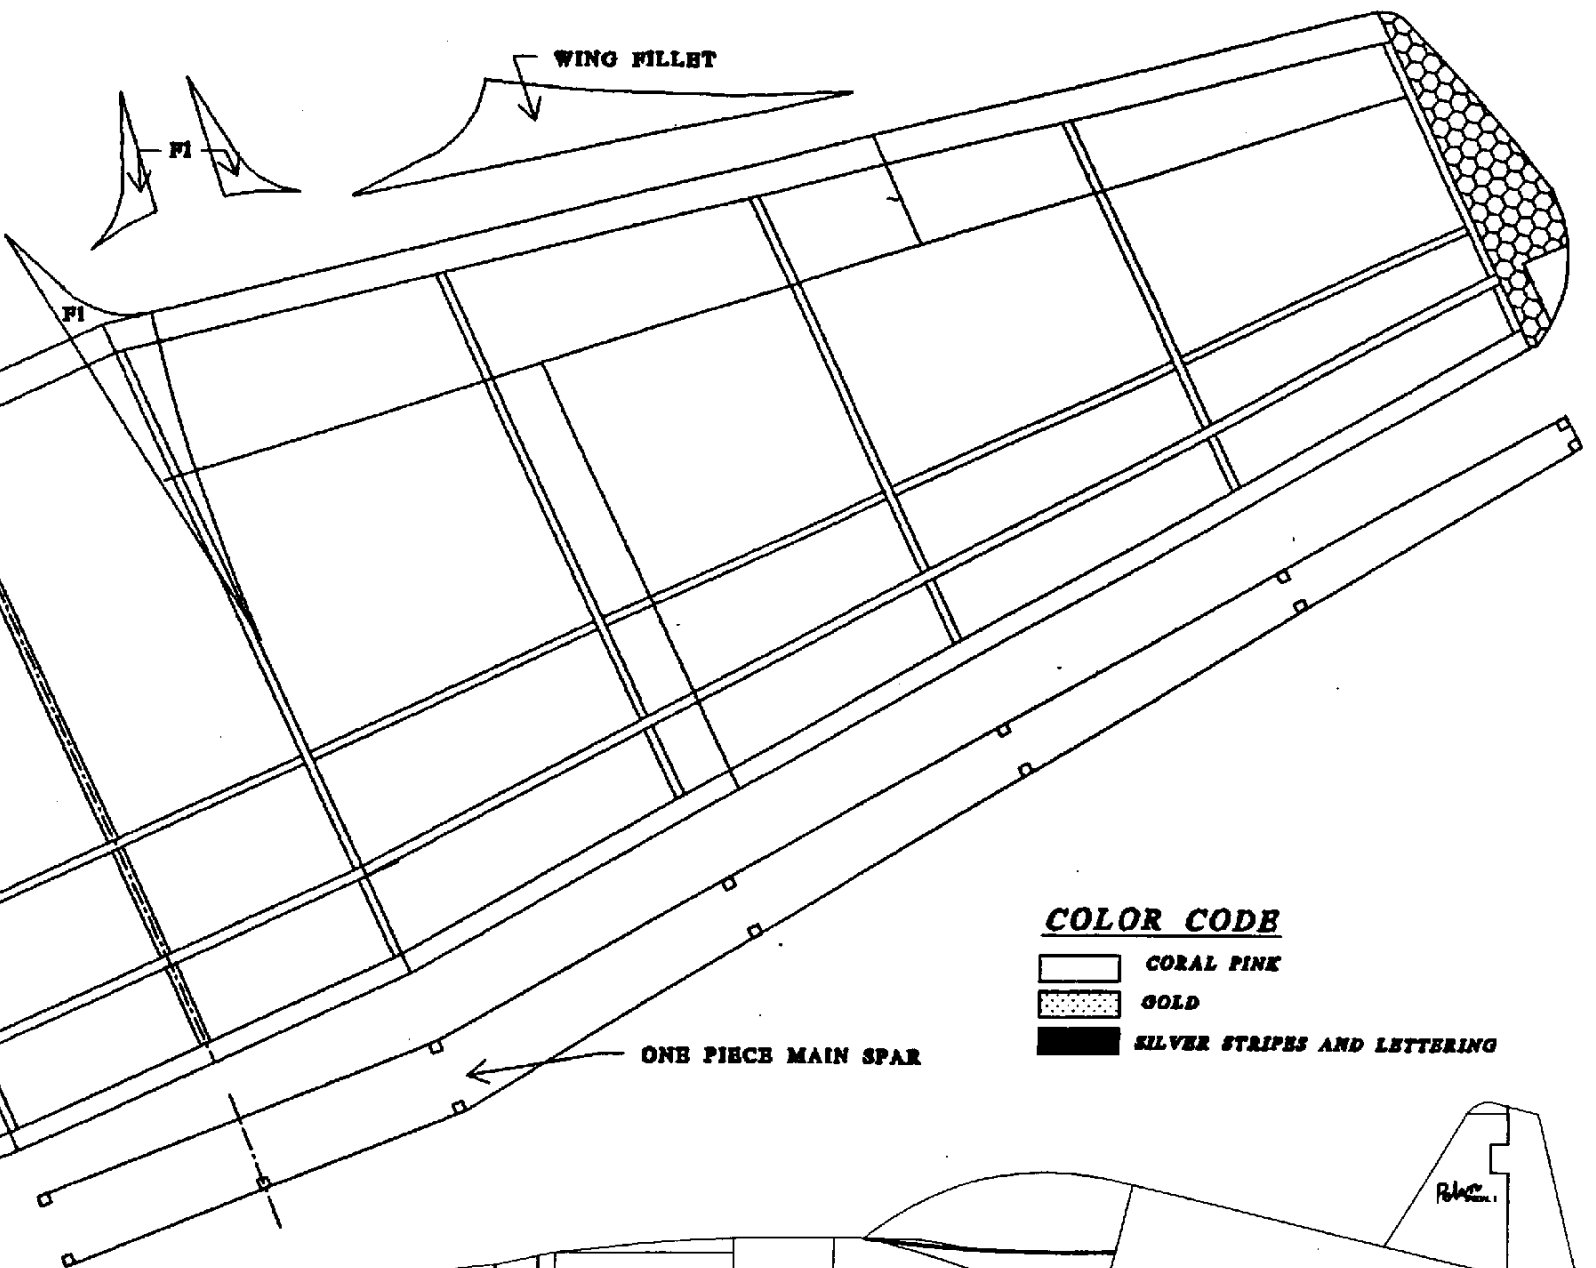

*Poler*  
SPECIAL II

Homebuilt Built and Flown by Dennis Poler

Drawn By: David Livesay (10-2-93)

FOAM TIPS

*Polem*  
SPECIAL II

**COLOR CODE**

-  CORAL PINK
-  GOLD
-  SILVER STRIPES AND LETTERING