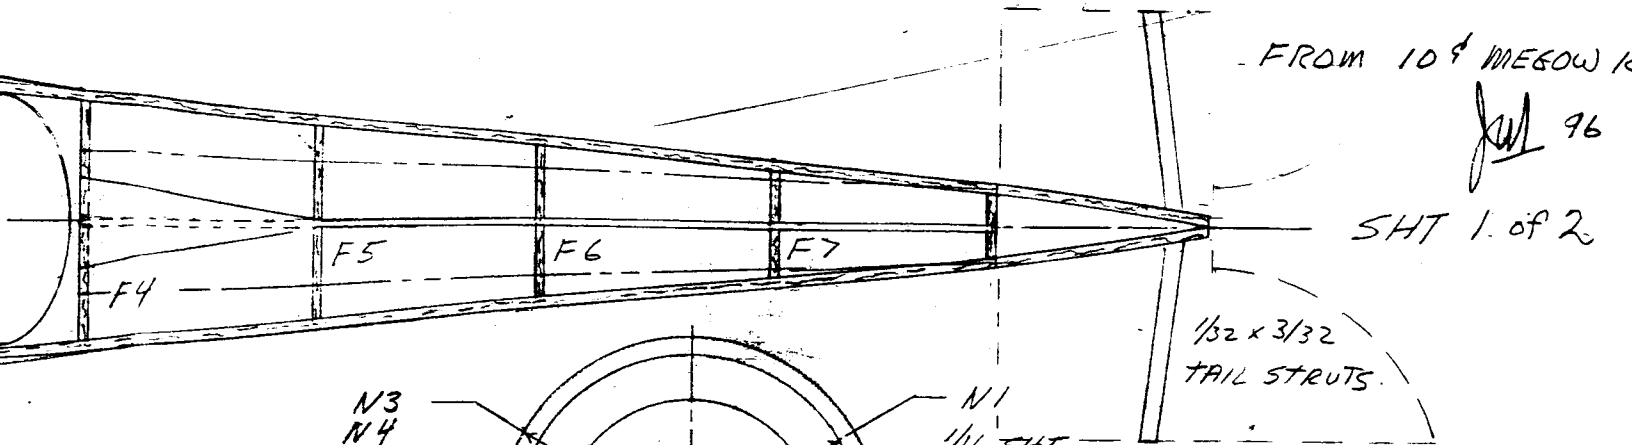

AIRCRAFT - SILVER DOPE
ALL OVER

NEUPORT 17C 16" U.S.

FROM 10th MEGOW 16

Jul 96

SHT 1. OF 2

ER Dope
ALL OVER

RED WHITE BLUE

STORK:

RED BEAK, LEGS
WHITE BODY
BLACK FEATHERS

TAIL SIDE
1 mm HIND
WOOD -
1/32 LIGHT
SIDES

FUSE FORMERS 1/32 SHT

"U.S.

MEGOW KIT

Jul 96

1. of 2.

Blue
1

TE 1/20 x 3/32 BOTH WINGS

LEAN L.W. RIB

SPARS BOTH WINGS 1/20 SQ MED.

UPPER WING LE 1/16 SQ

1/32 SHY BOTTOM

N L.W. RIBS 20°

LOWER WING LE 1/20 SQ HARD

4/19/40