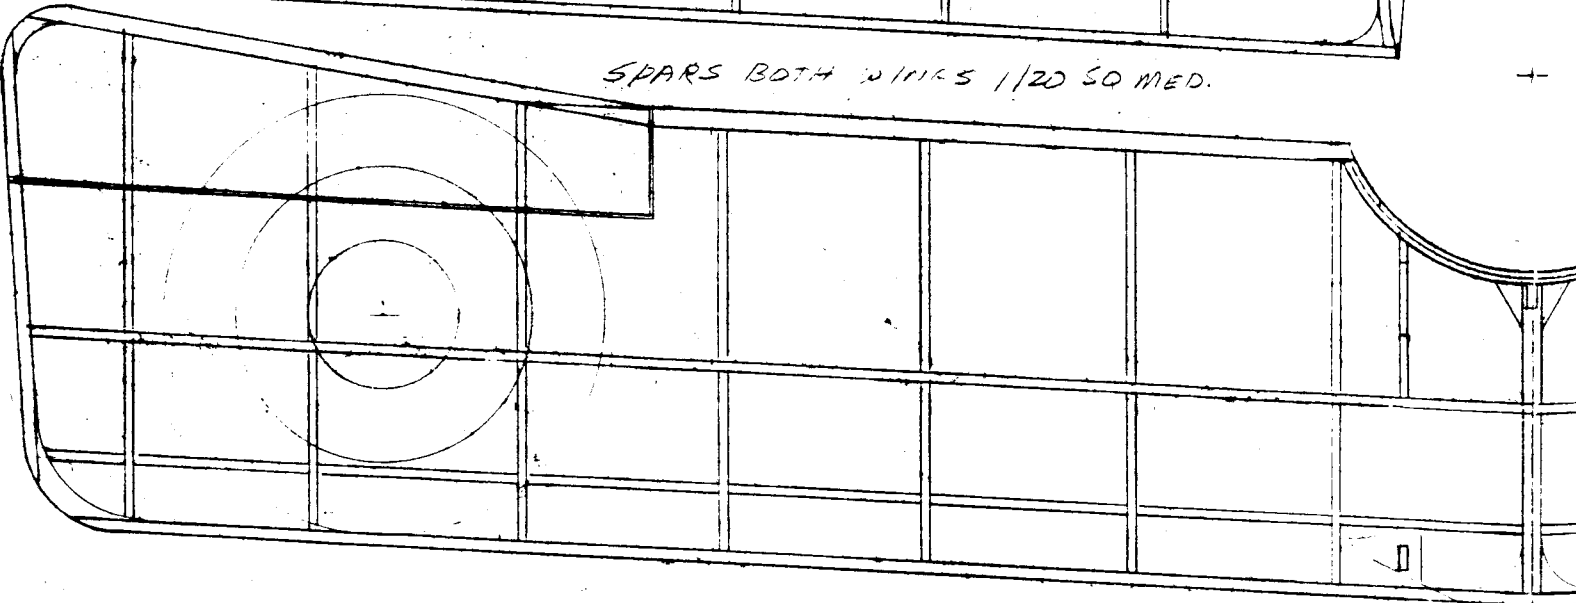

TRAIL SKID
1 mm HINDOIL
WOOD -
1/32 LIGHT SHT
SIDES.

STAB & RUDDER OUTLINE 1/32 x 1/20 Balsa LAMINATE

BLACK

SAND OFF

STAB & RUDDER CROSS SEC

RONDEL'S

UPPER WING BOTH SIDES

LOWER WING BOTTOM

TE 1/20 x 3/32 BOTH WINGS

LEAN L.W. RIB

SPARS BOTH WINGS 1/20 SQ MED.

UPPER WING LE 1/16 SQ

1/32 SHY BOTTOM

N L.W. RIBS 20°

LOWER WING LE 1/20 SQ HARD

4/19/40