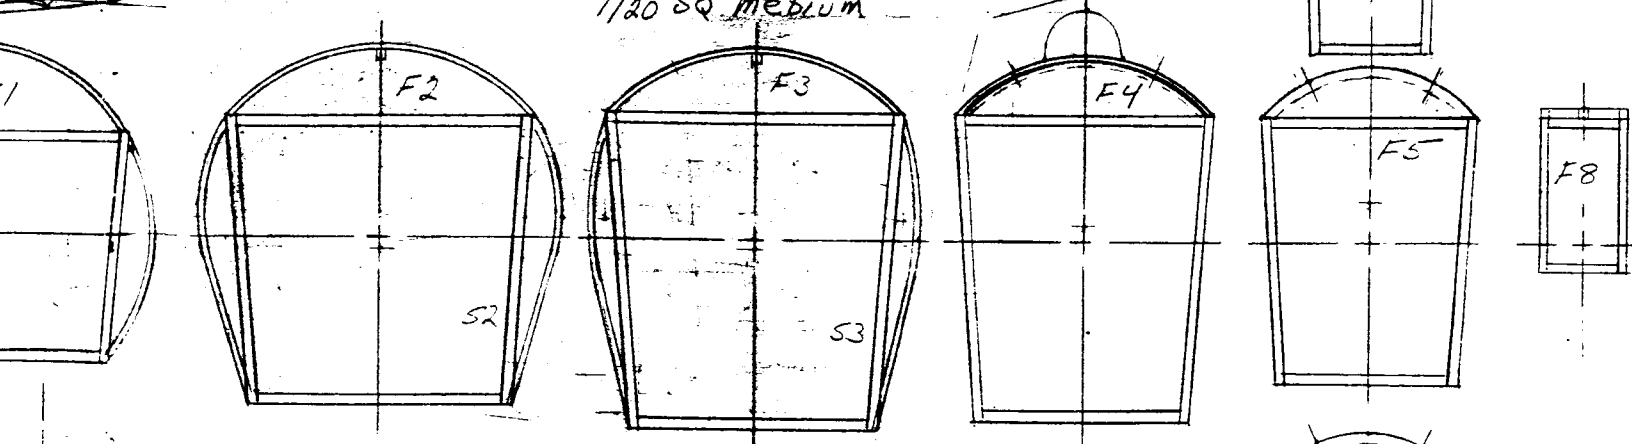

NEUPORT 17C 16" U.S.

FROM 10th MEGOW 16

Jul 96

SHT 1. OF 2

ER Dope
ALL OVER

RED WHITE BLUE

STORK:

RED BEAK, LEGS
WHITE BODY
BLACK FEATHERS

TAIL SIDE
1 mm HIND
WOOD -
1/32 LIGHT
SIDES

FUSE FORMERS 1/32 SHT