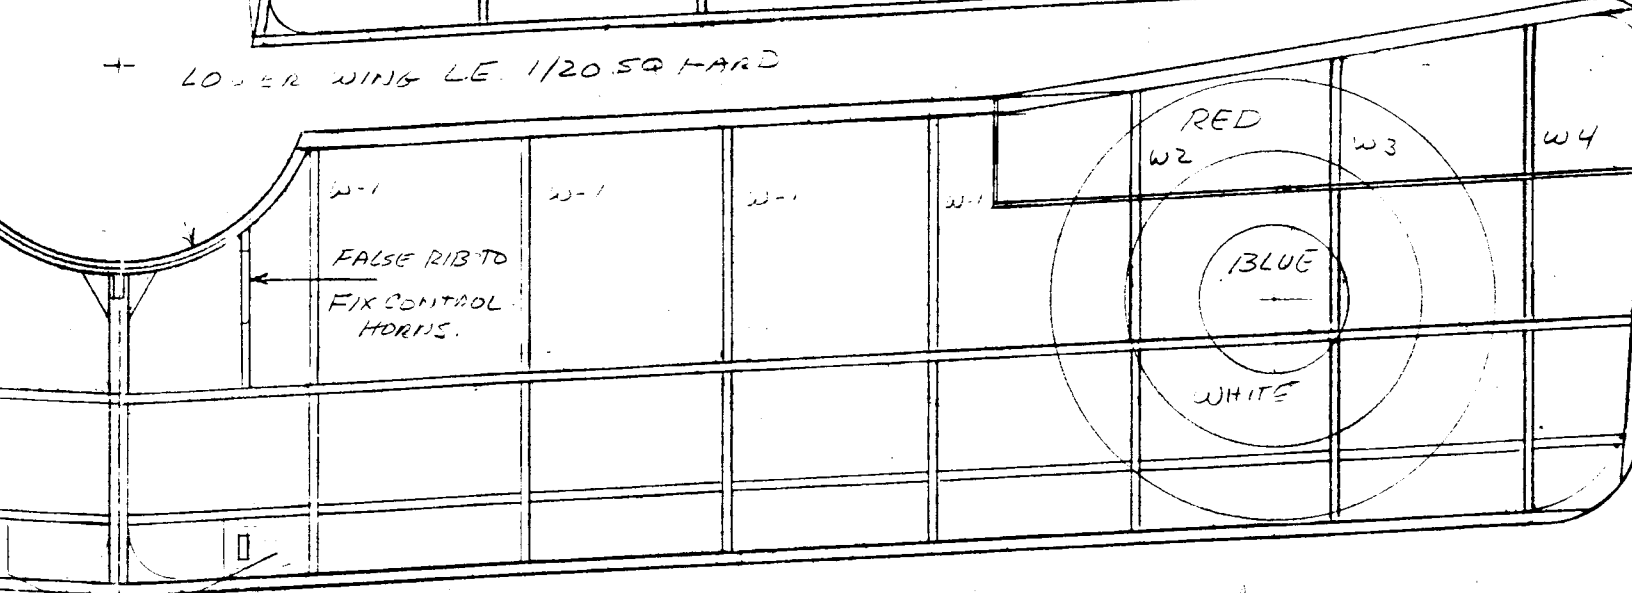

TE 1/20 x 3/32 BOTH WINGS

LEAN L.W. RIB

SPARS BOTH WINGS 1/20 SQ MED.

UPPER WING LE 1/16 SQ

1/32 SHY BOTTOM

N L.W. RIBS 20°

LOWER WING LE 1/20 SQ HARD

4/19/40