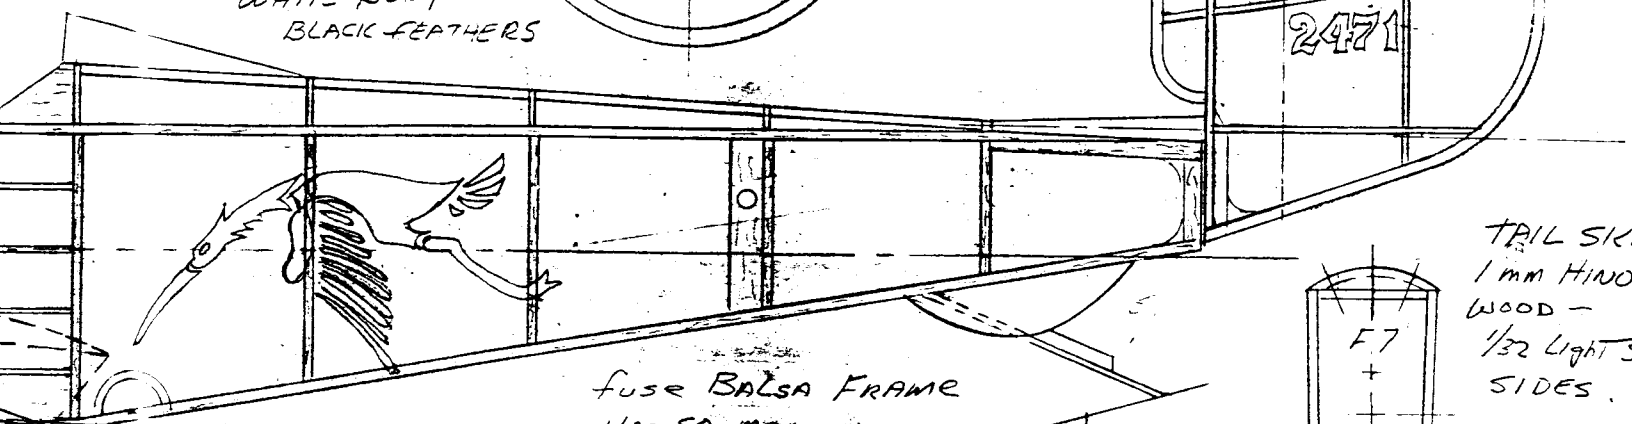

AIRCRAFT - SILVER DOPE
ALL OVER

NEUPORT 17C 16" U.S.

FROM 10th MEGOW 16

Jul 96

SHT 1. OF 2

ER Dope
ALL OVER

RED WHITE BLUE

STORK:

RED BEAK, LEGS
WHITE BODY
BLACK FEATHERS

TAIL SIDE
1 mm HIND
WOOD -
1/32 LIGHT
SIDES

FUSE FORMERS 1/32 SHT

"U.S.

MEGOW KIT

Jul 96

1. of 2.

Blue
1

TE 1/20 x 3/32 BOTH WINGS

LEAN L.W. RIB

SPARS BOTH WINGS 1/20 SQ MED.

UPPER WING LE 1/16 SQ

1/32 SHY BOTTOM

N L.W. RIBS 20°

LOWER WING LE 1/20 SQ HARD

4/19/40