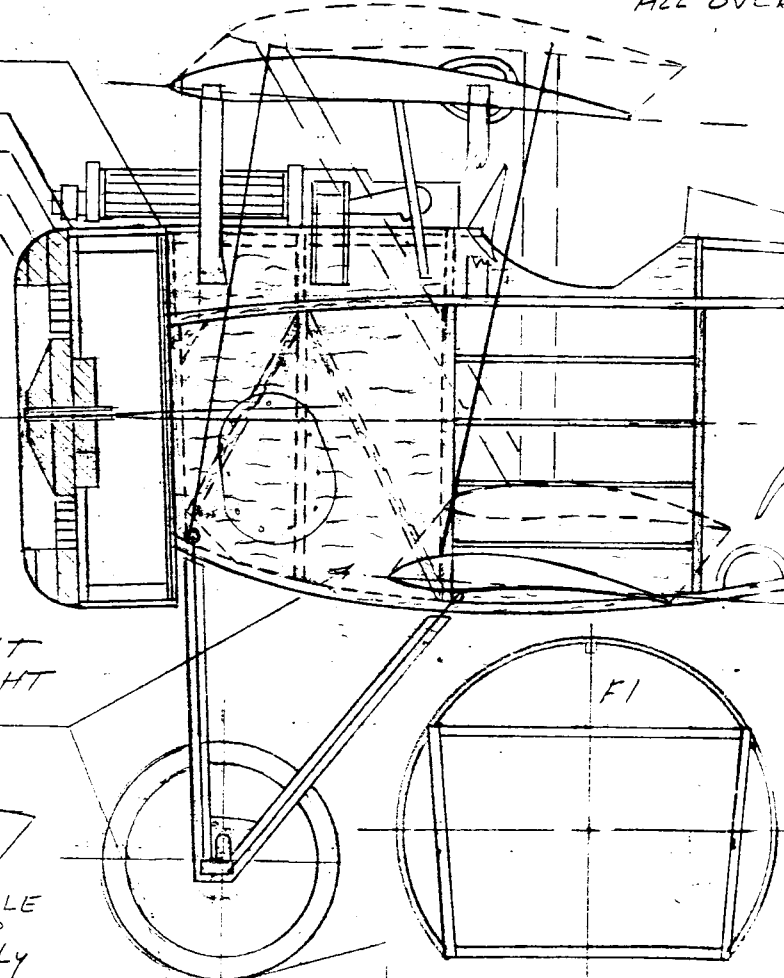

AIRCRAFT - SILVER DOPE
ALL OVER

NEUPORT 17C 16" U.S.

FROM 10th MEGOW 16

Jul 96

SHT 1. OF 2

ER Dope
ALL OVER

RED WHITE BLUE

STORK:

RED BEAK, LEGS
WHITE BODY
BLACK FEATHERS

TAIL SIDE
1 mm HIND
WOOD -
1/32 LIGHT
SIDES

FUSE FORMERS 1/32 SHT

"U.S.

MEGOW KIT

Jul 96

1. of 2.

Blue
1

TRAIL SKID
1 mm HINDOIL
WOOD -
1/32 LIGHT SHT
SIDES.

STAB & RUDDER OUTLINE 1/32 x 1/20 Balsa LAMINATE

BLACK

SAND OFF

STAB & RUDDER CROSS SEC

RONDEL'S

UPPER WING BOTH SIDES

LOWER WING BOTTOM

TE 1/20 x 3/32 BOTH WINGS

LEAN L.W. RIB

SPARS BOTH WINGS 1/20 SQ MED.

UPPER WING LE 1/16 SQ

1/32 SHY BOTTOM

N L.W. RIBS 20°

LOWER WING LE 1/20 SQ HARD

4/19/40