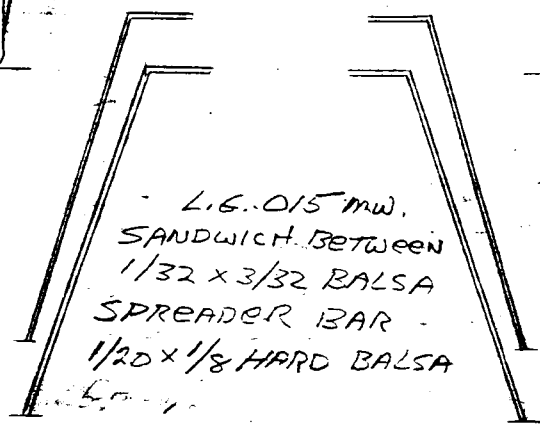

AIRCRAFT - SILVER DOPE
ALL OVER