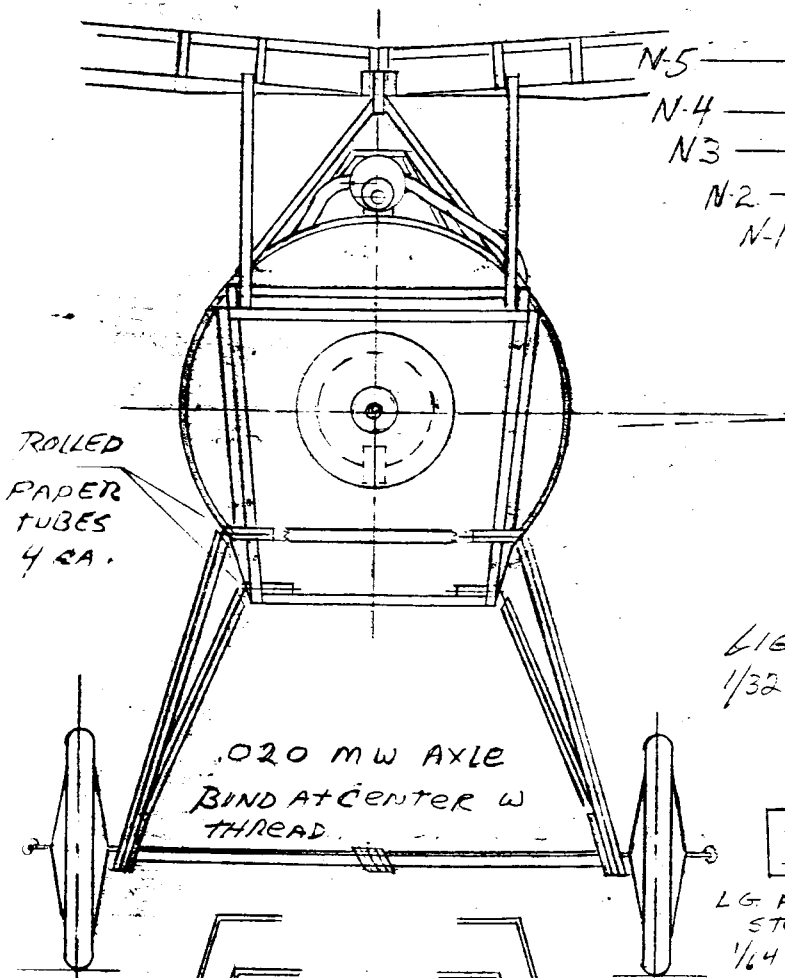

AIRCRAFT - SILVER DOPE
ALL OVER

NEUPORT 17C 16" U.S.

FROM 10th MEGOW 16

Jul 96

SHT 1. OF 2

ER Dope
ALL OVER

RED WHITE BLUE

STORK:

RED BEAK, LEGS
WHITE BODY
BLACK FEATHERS

TAIL SIDE
1 mm HIND
WOOD -
1/32 LIGHT
SIDES

FUSE FORMERS 1/32 SHT

"U.S.

MEGOW KIT

Jul 96

1. of 2.

Blue
1

TRAIL SKID
1 mm HINDOIL
WOOD -
1/32 LIGHT SHT
SIDES.

STAB & RUDDER OUTLINE 1/32 x 1/20 Balsa LAMINATE

BLACK

SAND OFF

STAB & RUDDER CROSS SEC

RONDEL'S

UPPER WING BOTH SIDES

LOWER WING BOTTOM

TE 1/20 x 3/32 BOTH WINGS

LEAN L.W. RIB

SPARS BOTH WINGS 1/20 SQ MED.

UPPER WING LE 1/16 SQ

1/32 SHY BOTTOM

N L.W. RIBS 20°

LOWER WING LE 1/20 SQ HARD

4/19/40