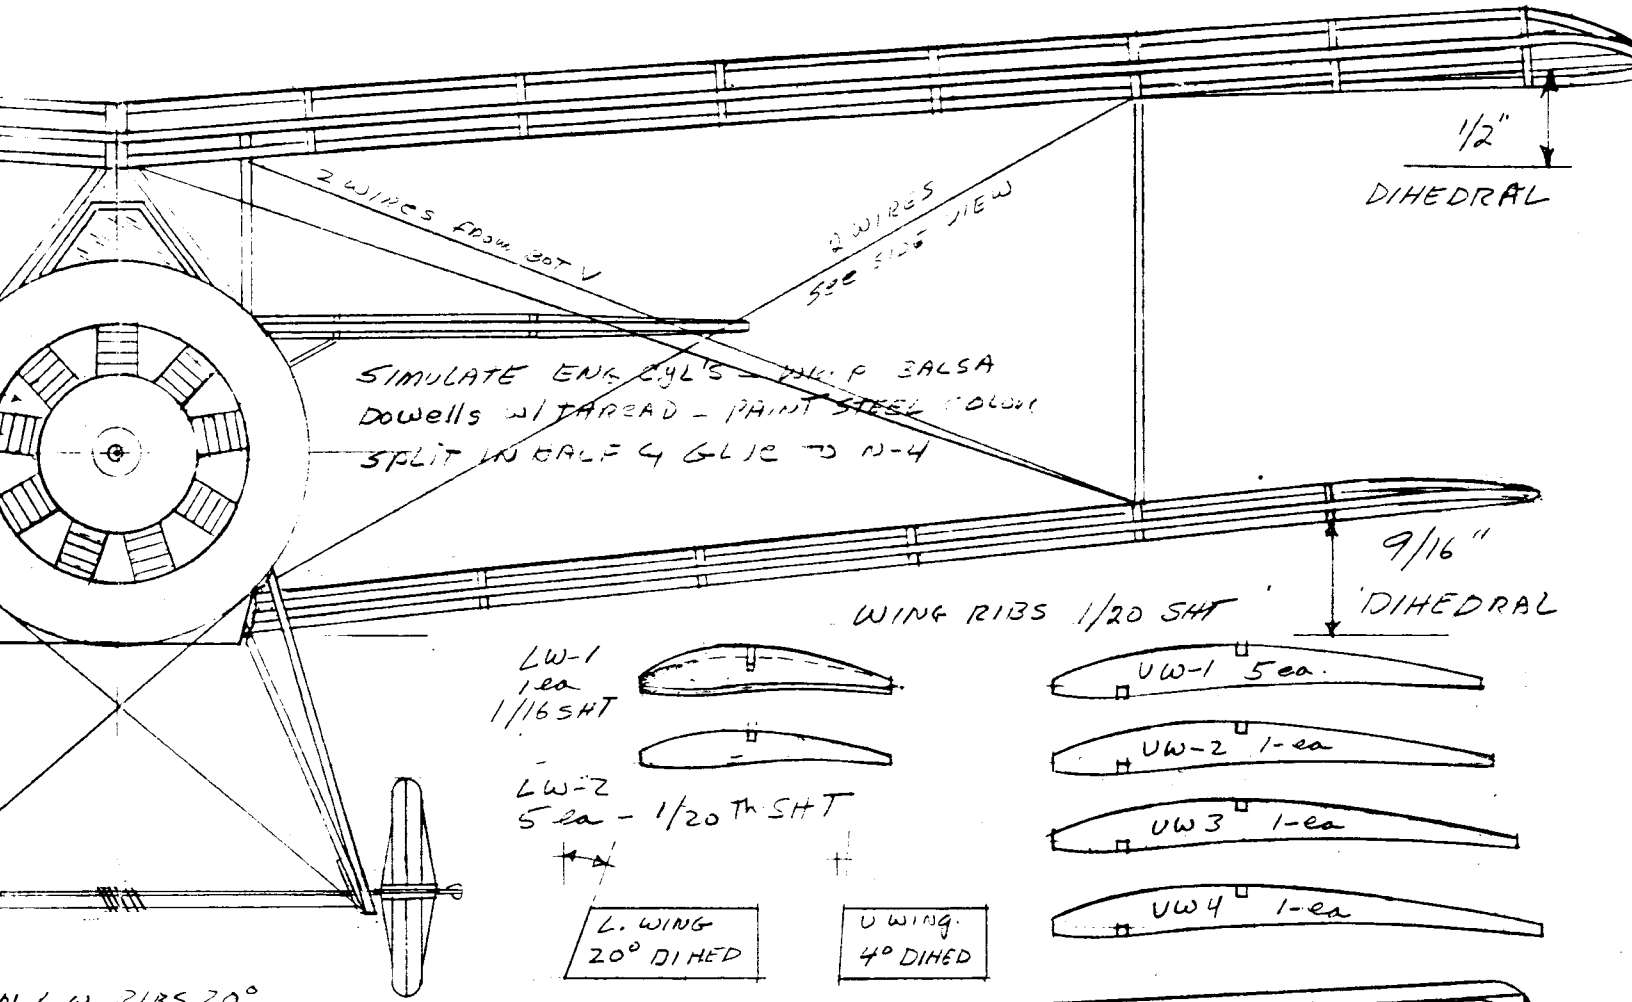

AIRCRAFT - SILVER DOPE
ALL OVER

NEUPORT 17C 16" U.S.

FROM 10th MEGOW 16

Jul 96

SHT 1. OF 2

ER Dope
ALL OVER

RED WHITE BLUE

STORK:

TE 1/20 x 3/32 BOTH WINGS

LEAN L.W. RIB

SPARS BOTH WINGS 1/20 SQ MED.

UPPER WING LE 1/16 SQ

1/32 SHY BOTTOM

N L.W. RIBS 20°

LOWER WING LE 1/20 SQ HARD

4/19/40