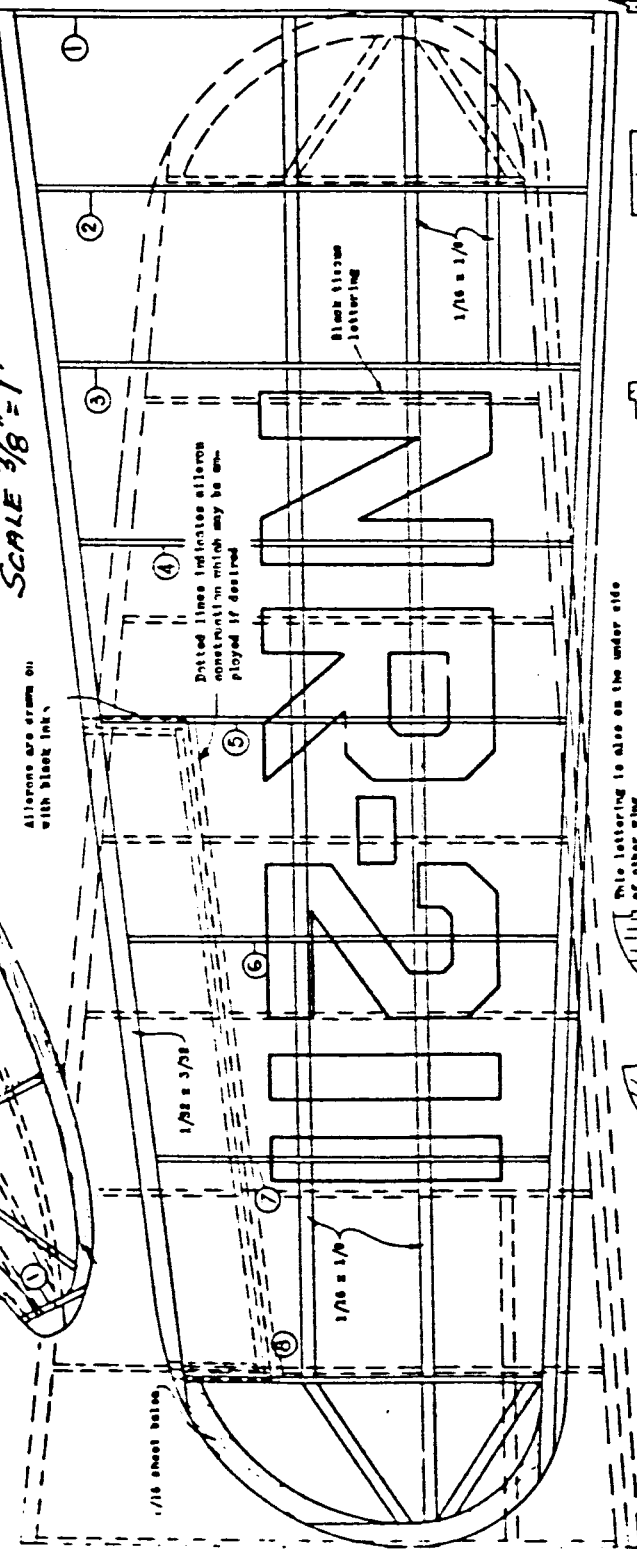

1932 LOCKHEED SIRIUS SEAPLANE

SCALE $\frac{3}{8}'' = 1'$

1/16 sheet balsa or better still

Scale: proportion may be built of balsa or bass
of pine, color is silver