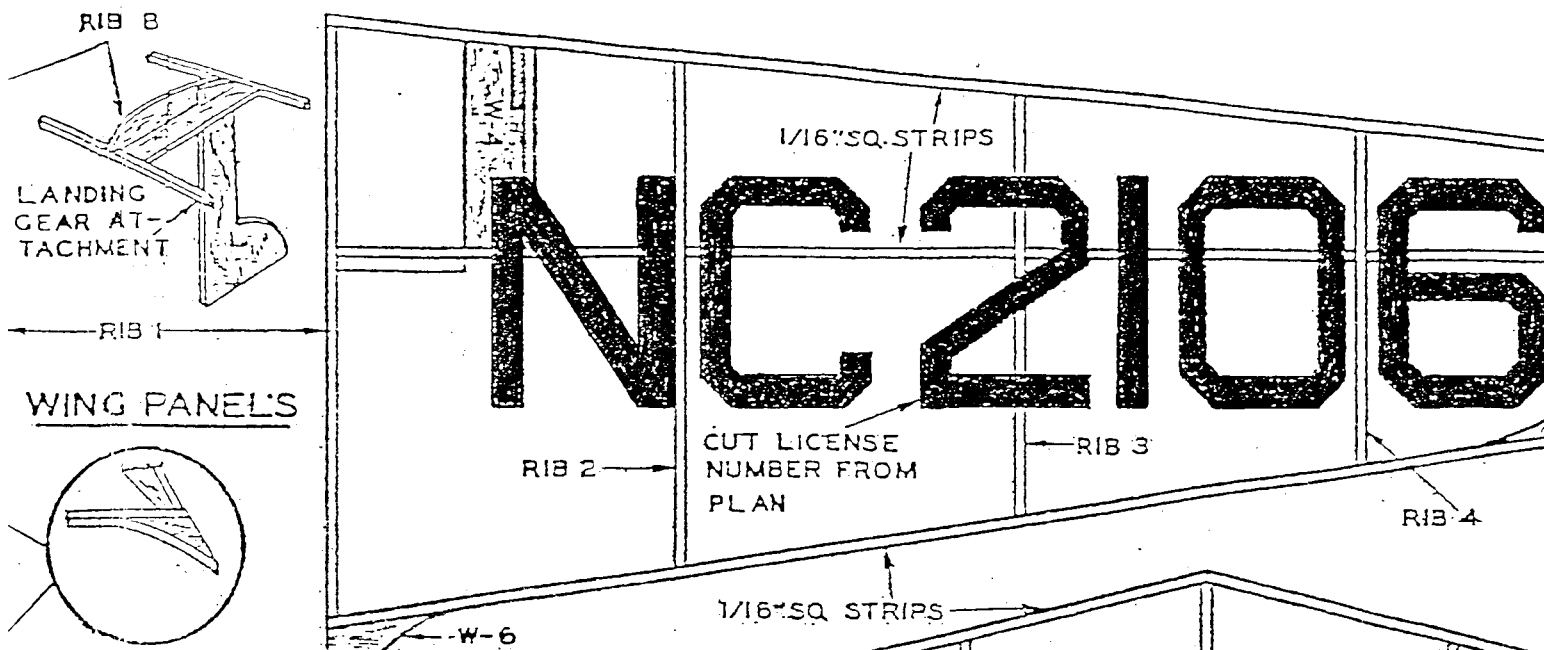

SIDE VIEW

FIRST STEP

SECOND STEP

FINAL STEP

WING LIGHT

SHIELD FERN

7/8° DIHEDRAL

HARLOW

OW

LENGTH 12"

KIT NO. A2

BLOOMINGTON, IN 47401