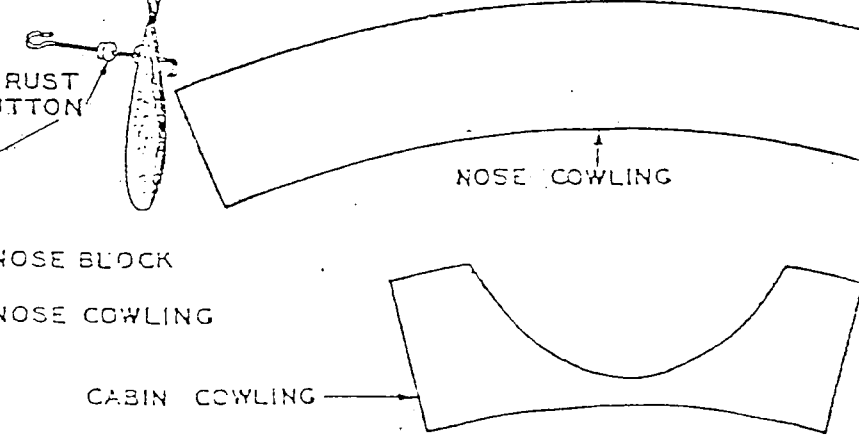

SIDE VIEW

FIRST STEP

SECOND STEP

FINAL STEP

WING LIGHT

SHIELD FERN

7/8° DIHEDRAL

HARLOW

OW

LENGTH 12"

KIT NO. A2

BLOOMINGTON, IN 47401