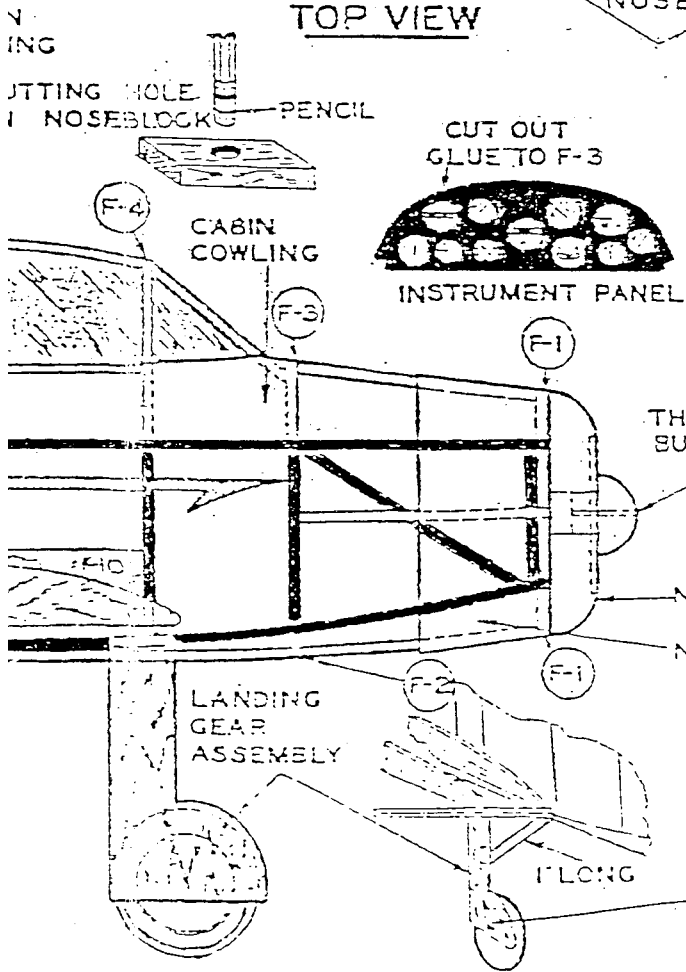

SIDE VIEW

FIRST STEP

SECOND STEP

FINAL STEP

WING LIGHT

SHIELD FERN

7/8° DIHEDRAL

HARLOW

OW

LENGTH 12"

KIT NO. A2

BLOOMINGTON, IN 47401