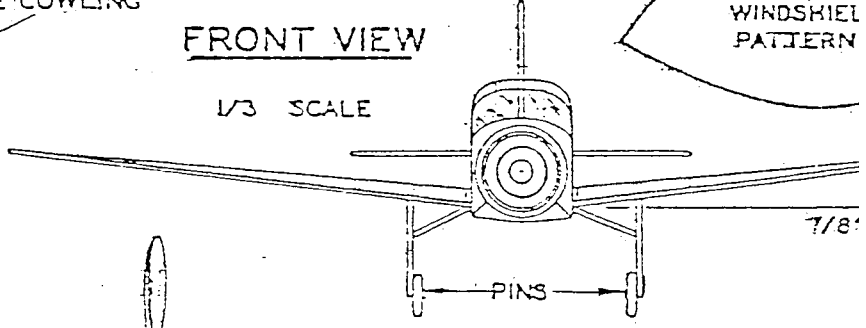

SIDE VIEW

FIRST STEP

SECOND STEP

FINAL STEP

WING LIGHT

SHIELD FERN

7/8° DIHEDRAL

HARLOW

OW

LENGTH 12"

KIT NO. A2

BLOOMINGTON, IN 47401