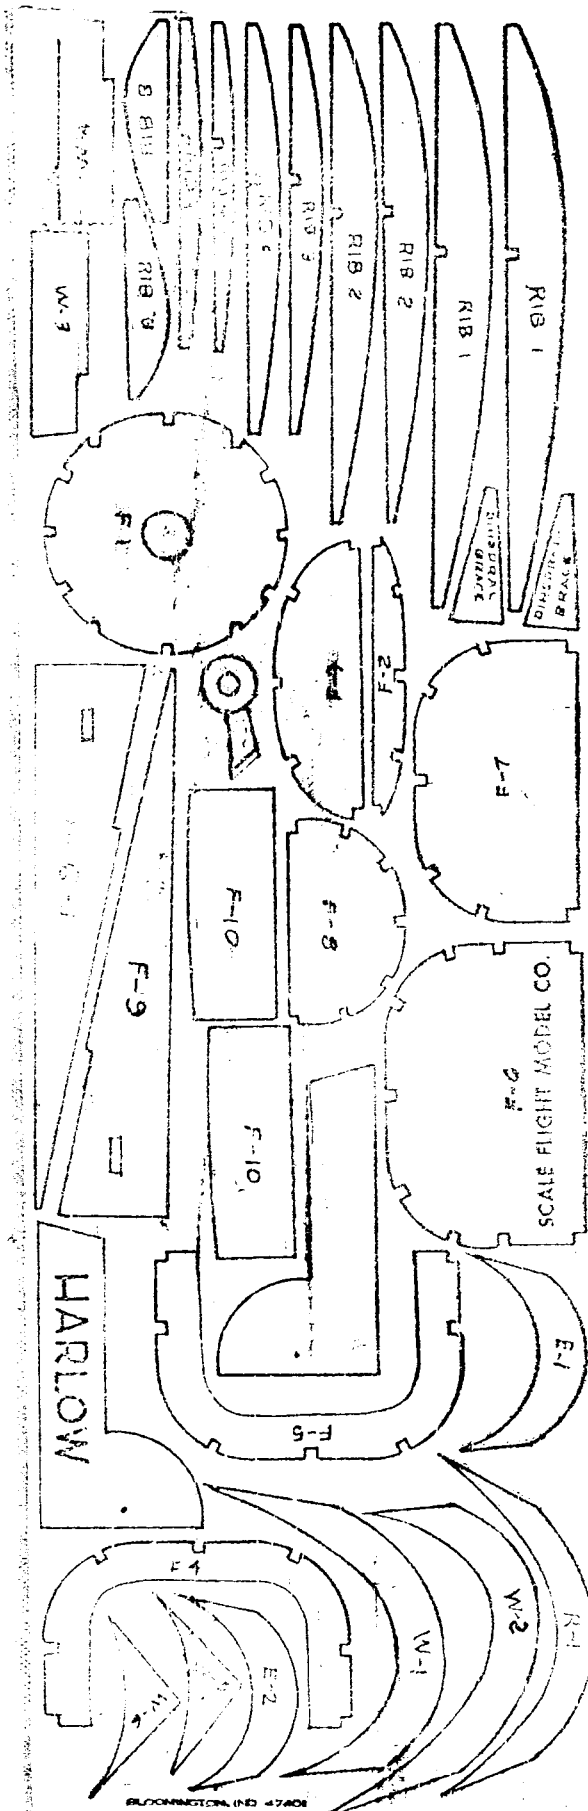

SIDE VIEW

FIRST STEP

SECOND STEP

FINAL STEP

WING LIGHT

SHIELD FERN

7/8° DIHEDRAL

HARLOW

OW

LENGTH 12"

KIT NO. A2

BLOOMINGTON, IN 47401