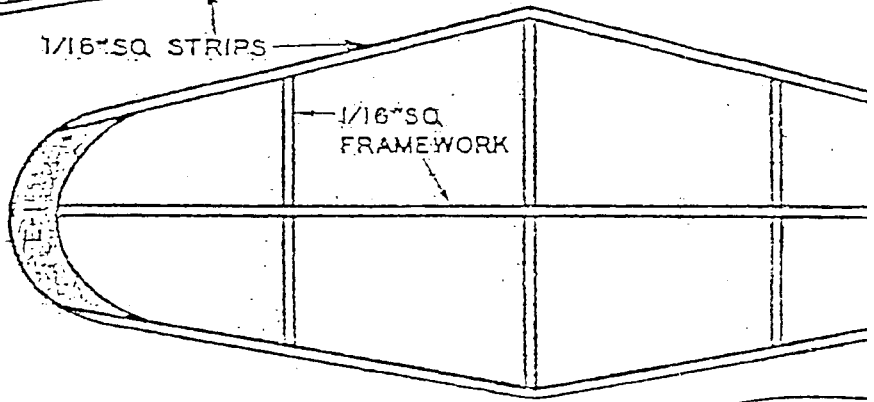

SIDE VIEW

FIRST STEP

SECOND STEP

FINAL STEP

WING LIGHT

SHIELD FERN

7/8° DIHEDRAL

HARLOW

OW

LENGTH 12"

KIT NO. A2

BLOOMINGTON, IN 47401