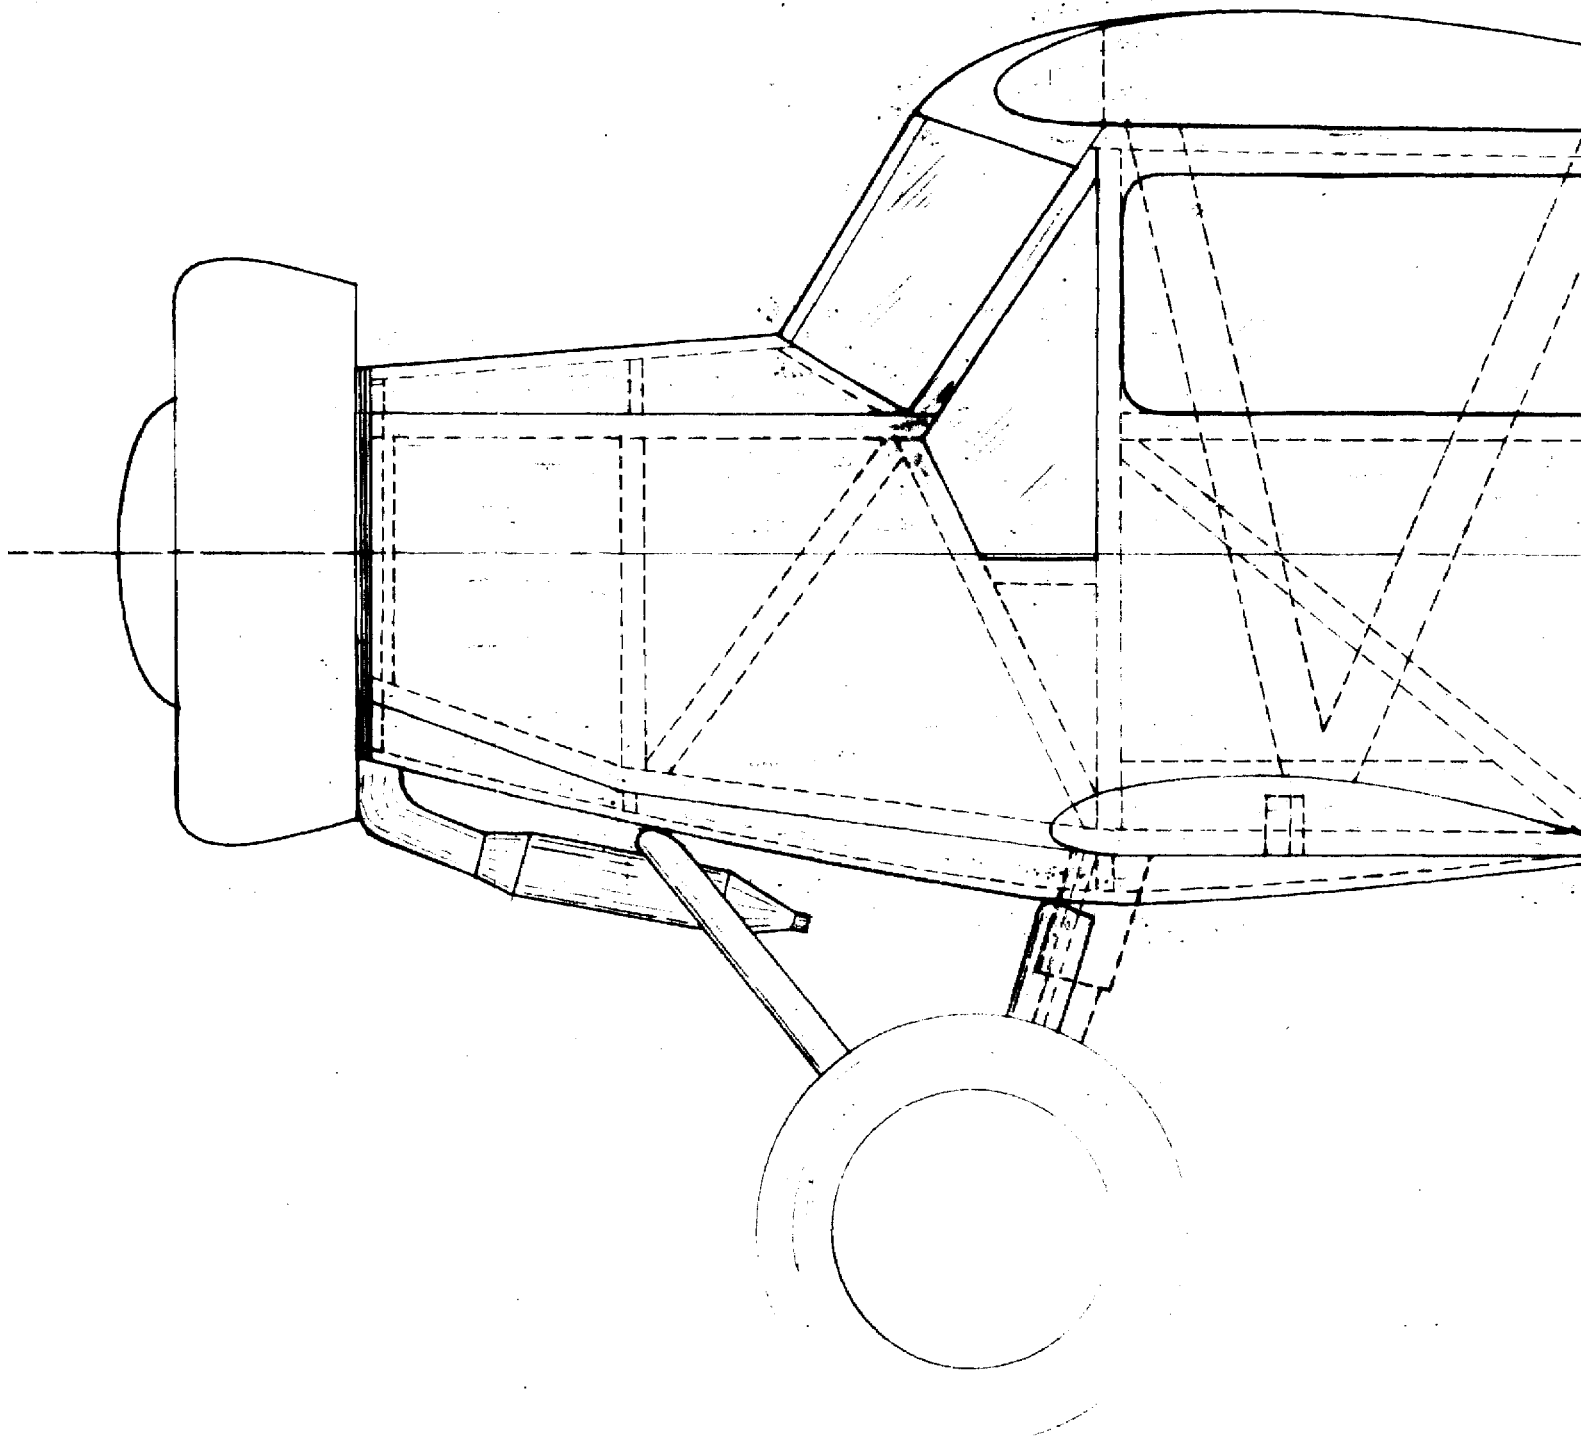

1

2

3

4

5

6

7

8

BUHL "SPORT AIRS

1928 Sesqui-plane

34 3/4" Span, 22" Length

H.G. BOWERS, PARIS, APRIL '63

AIRSEDAN"

h
PRIL '63