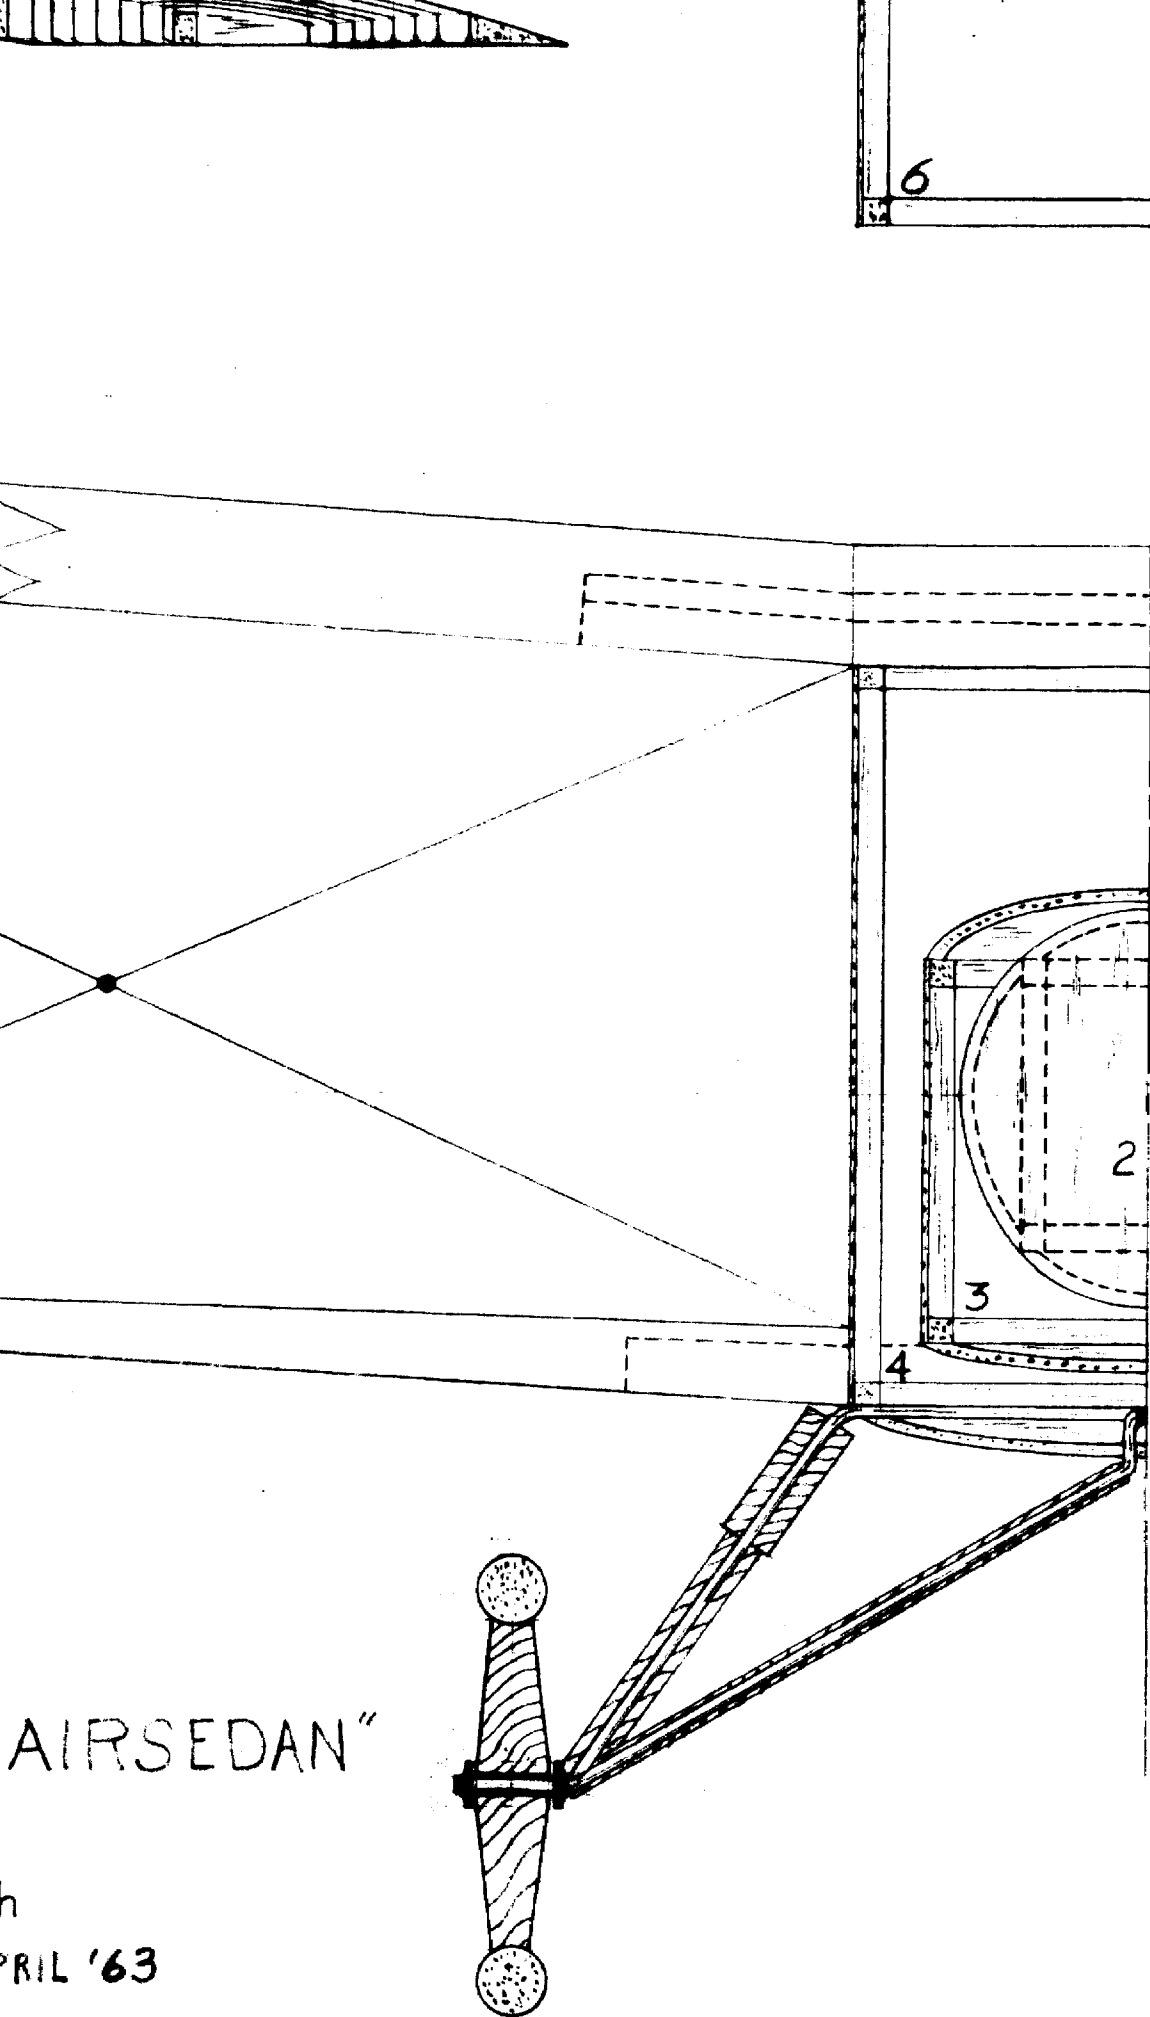

BUHL "SPORT AIRS

1928 Sesqui-plane

34 3/4" Span, 22" Length

H.G. BOWERS, PARIS, APRIL '63

AIRSEDAN"

h
PRIL '63