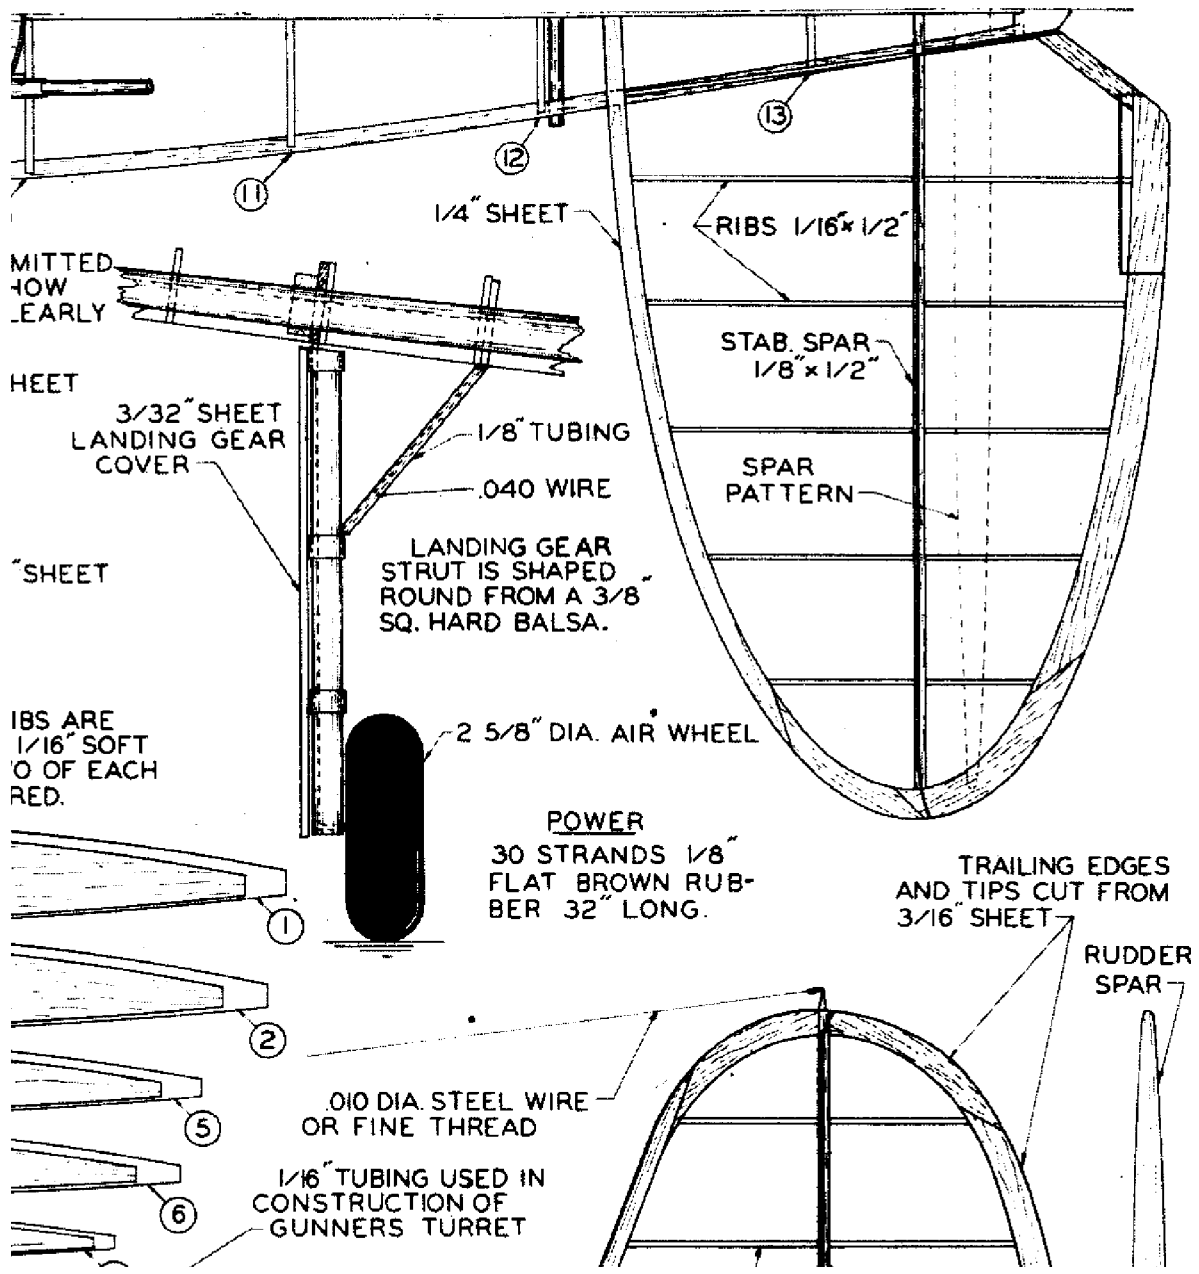

NOTE
STRINGERS WERE OMITTED
FROM TOP VIEW TO SHOW
SIDE KEEL CLEAR

DIHEDRAL 3 1/2"

THE TRAILING EDGE
TAPERS FROM 5/16" x 7/8"
TO 5/32" x 7/8"

PROP. BLADE
THREE REQUIRED

The
BREWSTER
"BERMUDA"

← 1/16" ALUM. TUBING

"BERMUDA"
47" WING SPAN
Flying Scale