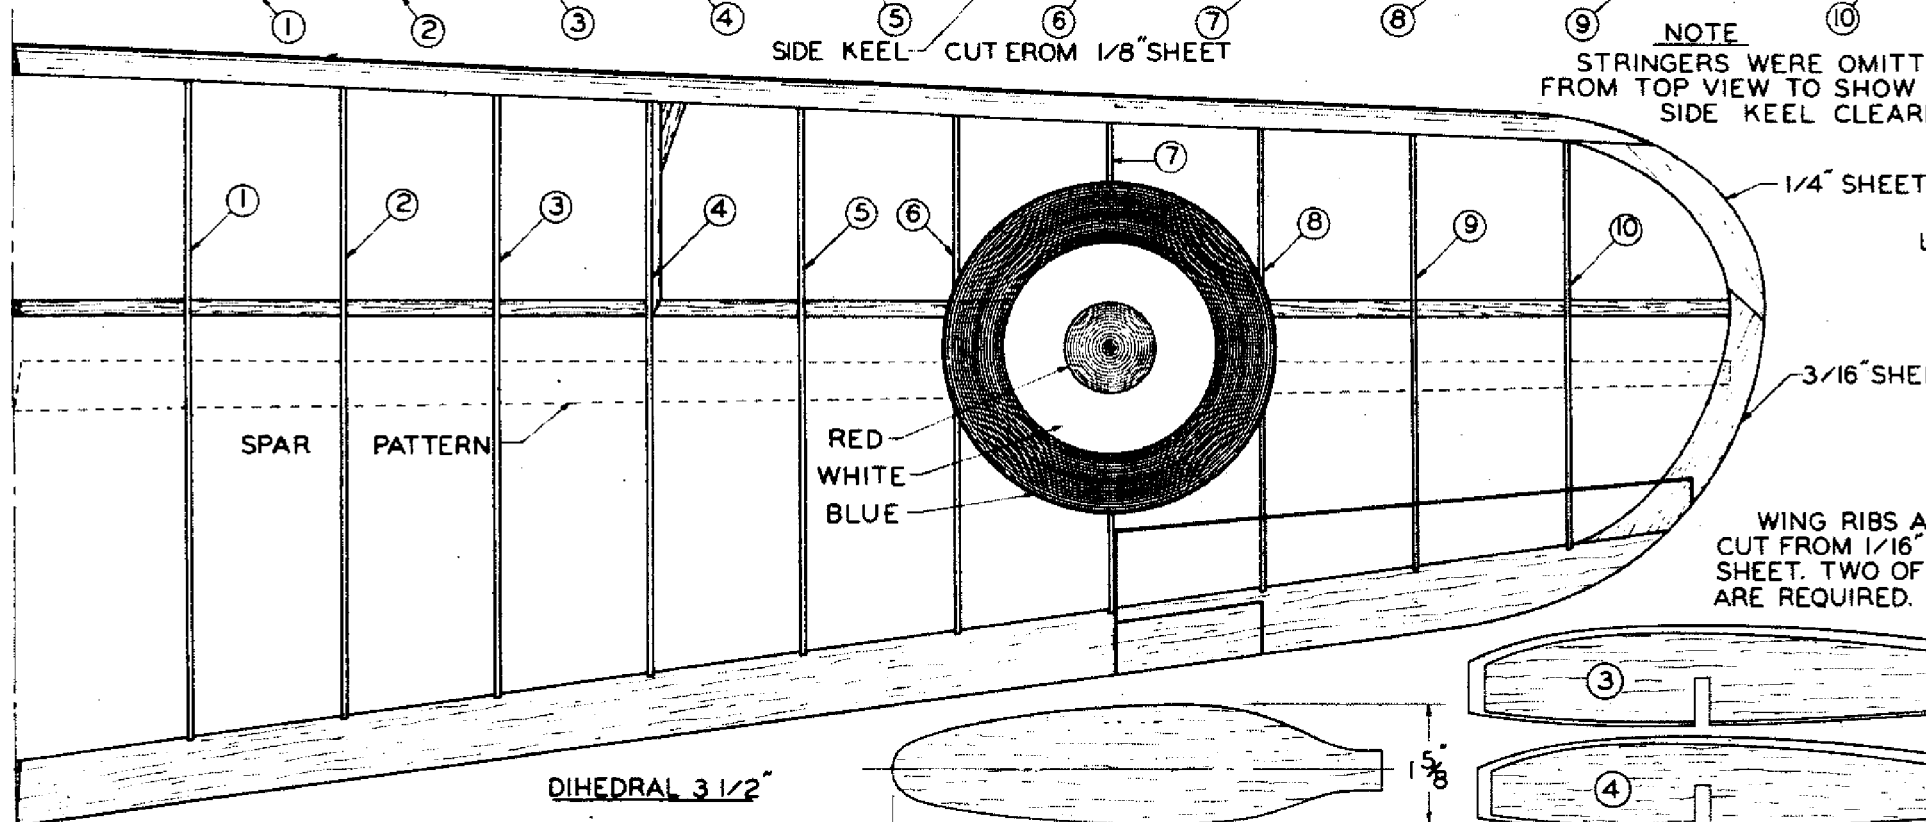

NOTE
STRINGERS WERE OMITTED
FROM TOP VIEW TO SHOW
SIDE KEEL CLEAR

DIHEDRAL 3 1/2"

THE TRAILING EDGE
TAPERS FROM 5/16" x 7/8"
TO 5/32" x 7/8"

PROP. BLADE
THREE REQUIRED

The
BREWSTER
"BERMUDA"

← 1/16" ALUM. TUBING

"BERMUDA"
47" WING SPAN
Flying Scale