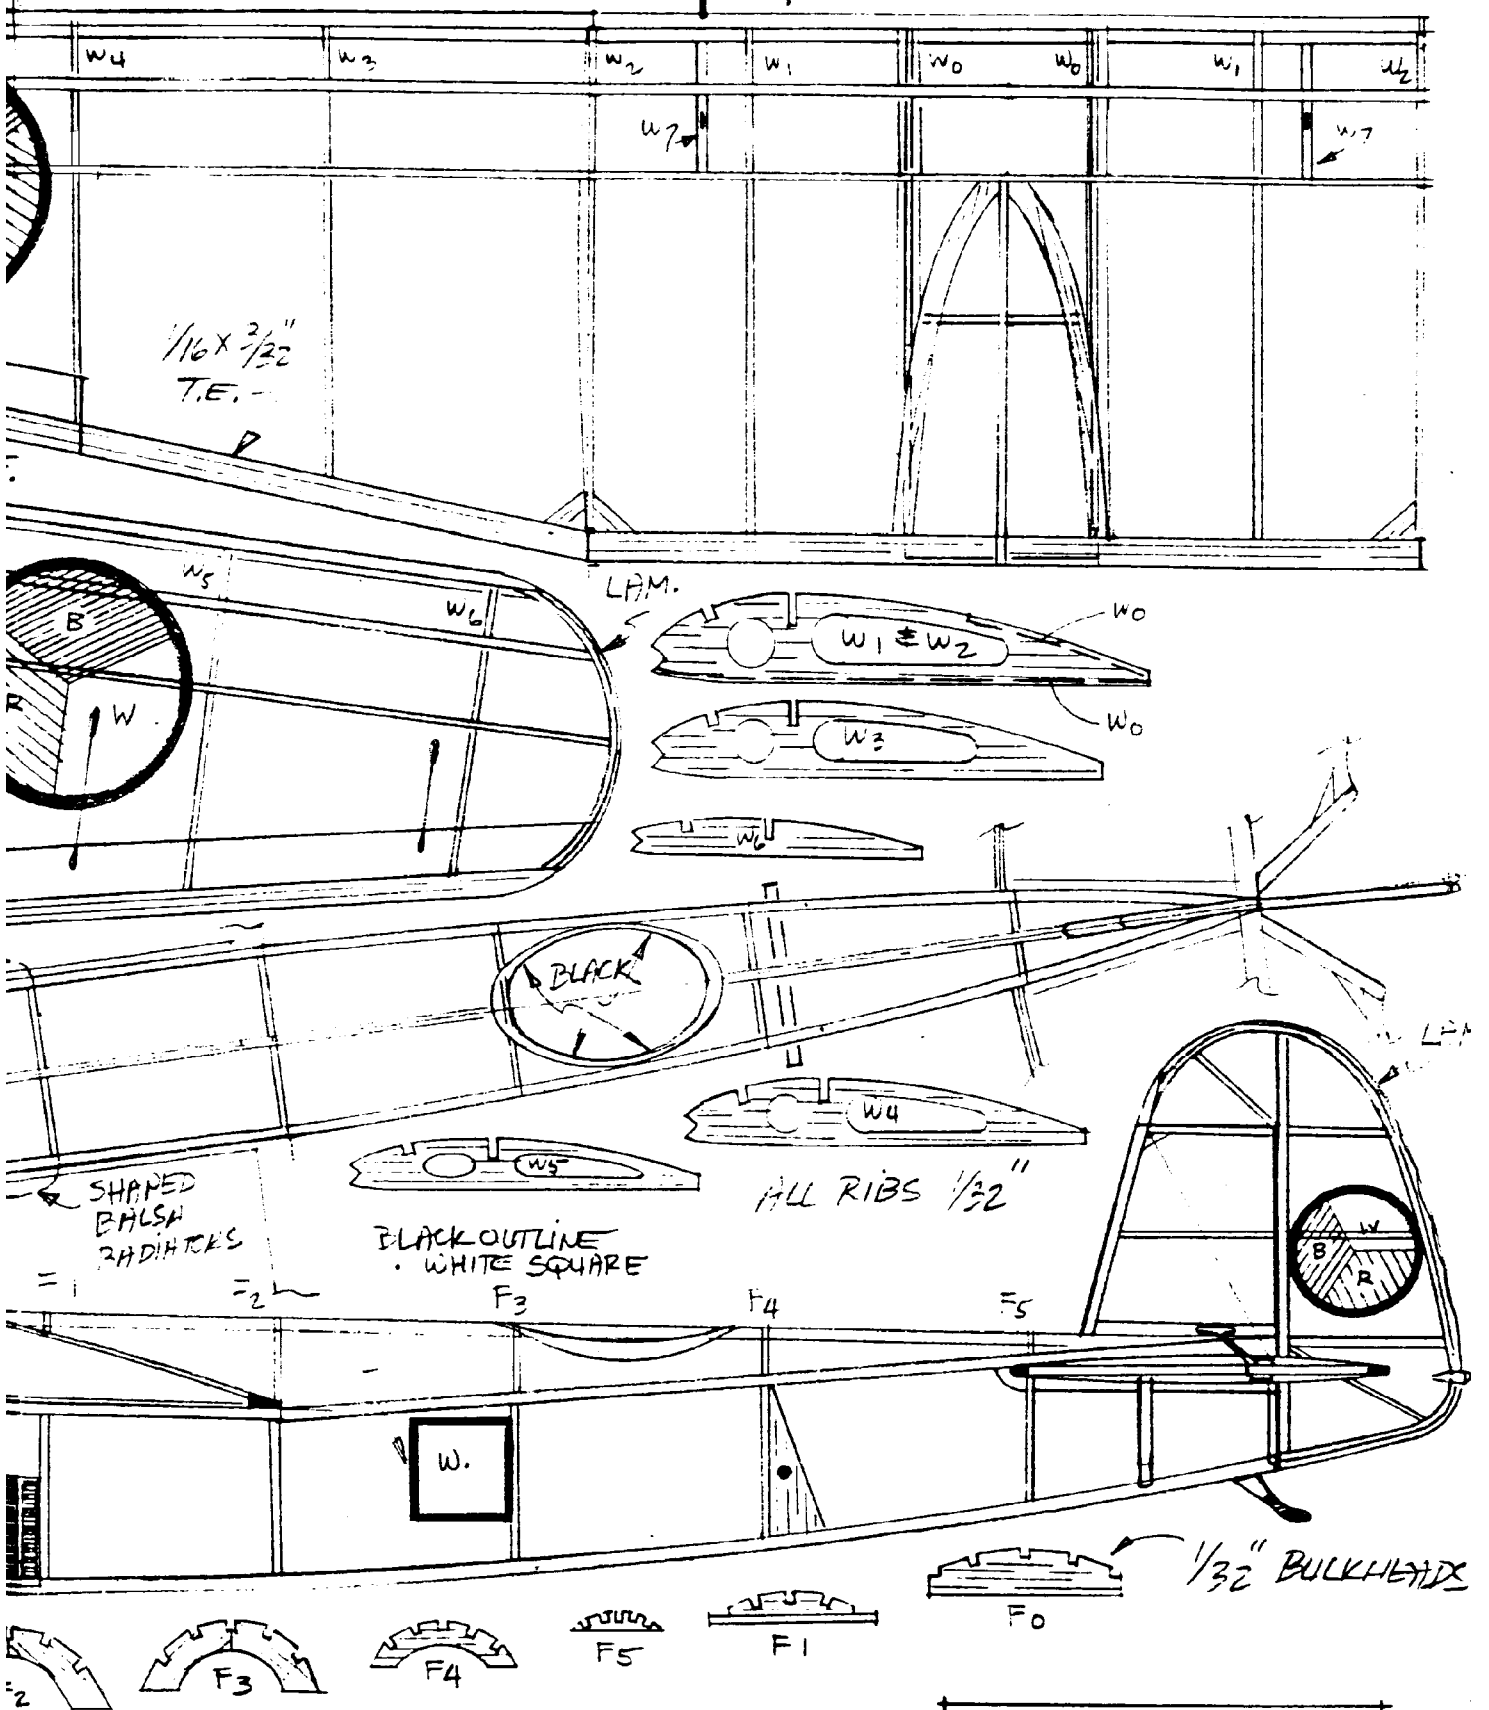

WALNUT OUTLINE

RY SCHEME:
 TEN UPPER SURFACES
 TO BLUE BELOW

REFERENCE:
 ARCO-AIRCAM AVIATION
 SERIES NO. 30
 CZECH AIR FORCE 1918-70

WALNUT SCALE
 CZECH. AERO A-42
 BY: PRES BRUNING