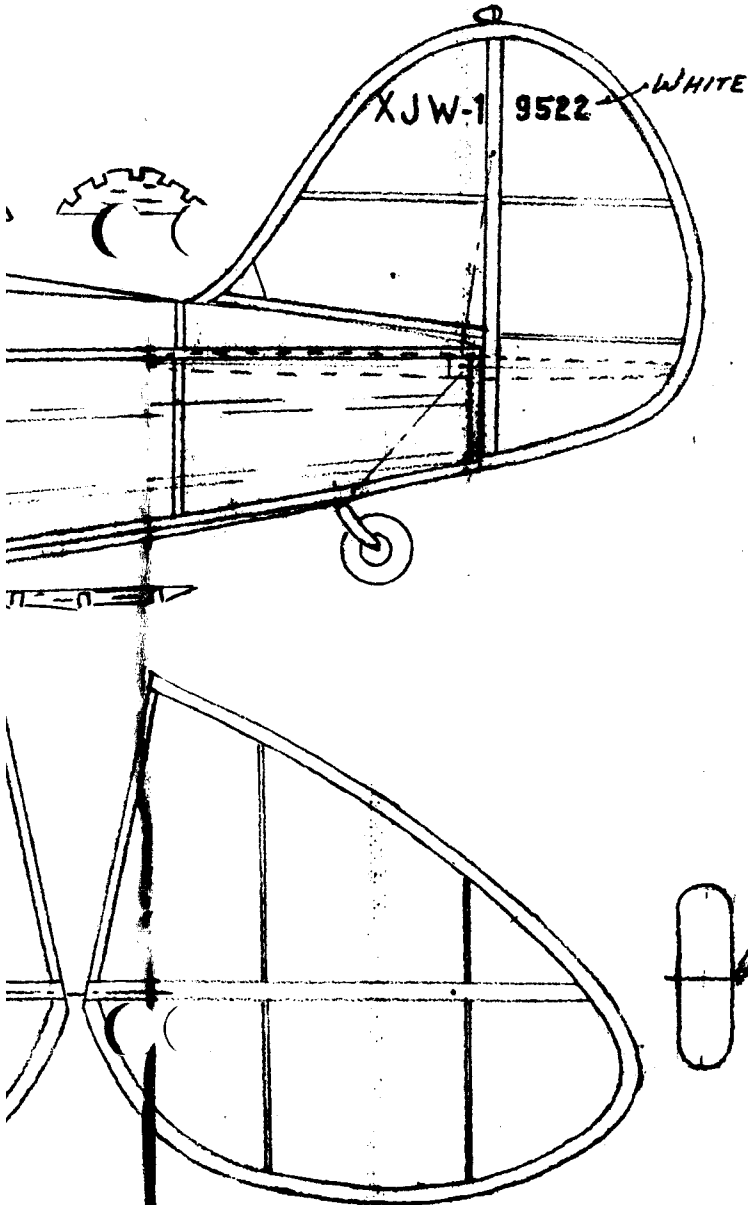

COLOURING NOTES  
 TOP OF UPPER WING: YELLOW.  
 BOTTOM OF UPPER WING: SILVER.  
 LOWER WING: SILVER.  
 FUSELAGE: FABRIC; SILVER,  
 METAL; GREY.  
 STRUTS: GREY.  
 COCKPIT COMING: NAVY BLUE.  
 TAIL: BLACK.

(A) : INDICATES POSITION OF EACH RIGGING  
 WIRE END. (B) IS A DOUBLE WIRE.  
 THE ENDS OF (A) AND (B) ARE FOUND ON THE  
 FUSELAGE SIDE VIEW.

NAVY WACO XJW-1  
 (MODEL BDF)

drawn by:  
 PAUL BOYANOWSKI