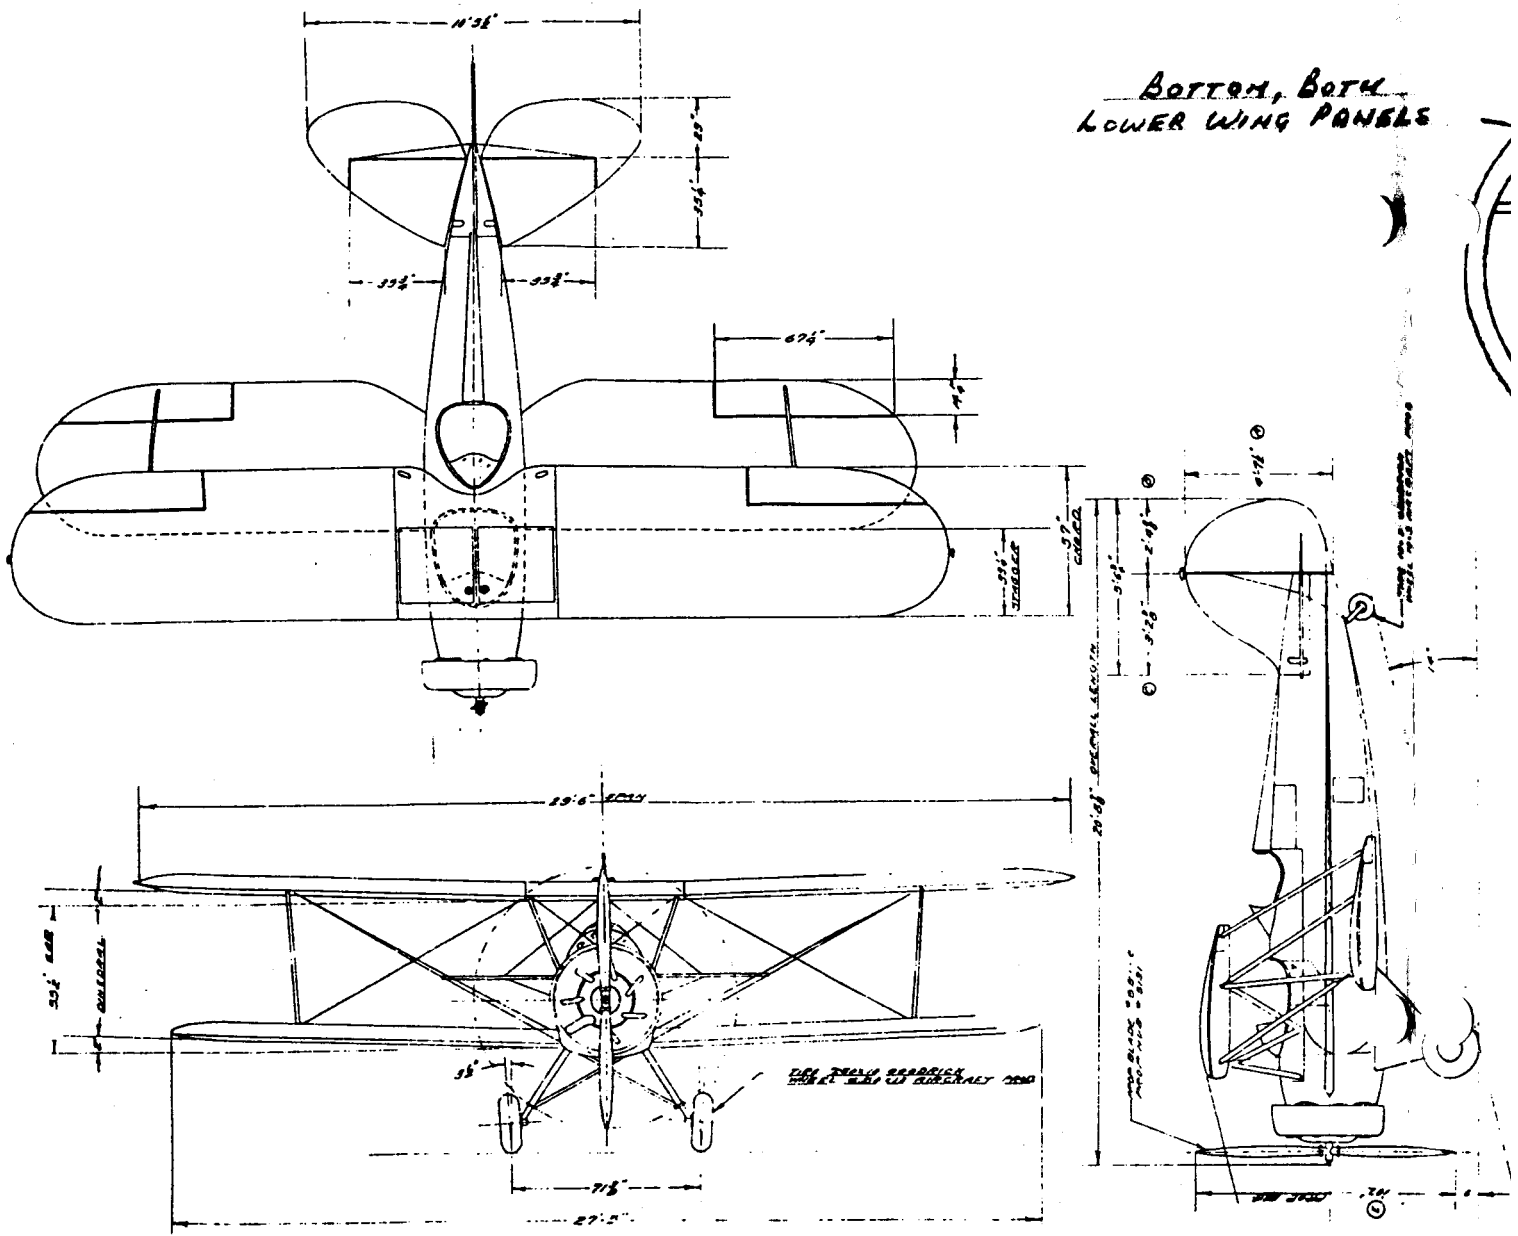

COLOURING NOTES  
 TOP OF UPPER WING: YELLOW.  
 BOTTOM OF UPPER WING: SILVER.  
 LOWER WING: SILVER.  
 FUSELAGE: FABRIC; SILVER,  
 METAL; GREY.  
 STRUTS: GREY.  
 COCKPIT COMING: NAVY BLUE.  
 TAIL: BLACK.

(A) : INDICATES POSITION OF EACH RIGGING  
 WIRE END. (B) IS A DOUBLE WIRE.  
 THE ENDS OF (A) AND (B) ARE FOUND ON THE  
 FUSELAGE SIDE VIEW.

NAVY WACO XJW-1  
 (MODEL BDF)

drawn by:  
 PAUL BOYANOWSKI

TOP, BOTH UPPER WING PANELS

BOTTOM, BOTH LOWER WING PANELS

**MODEL UBF**  
The Waco Aircraft Company  
Troy, Ohio