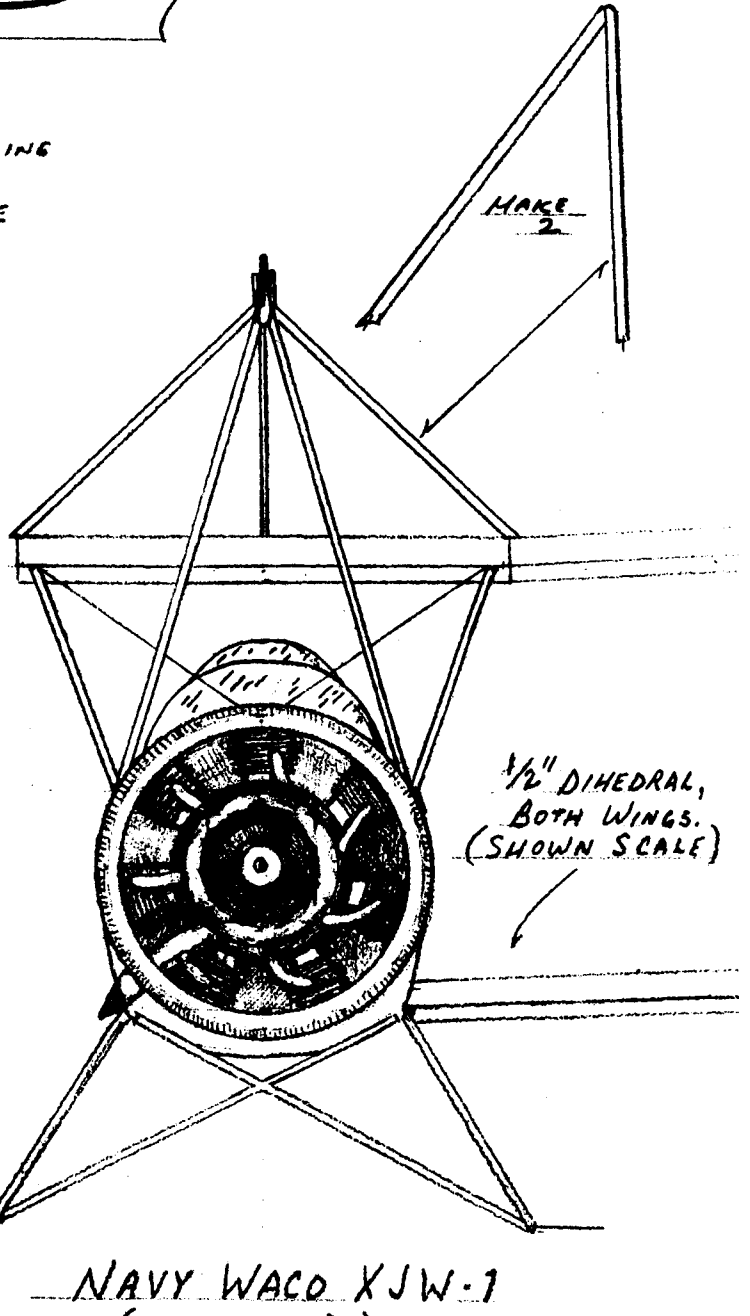

COLOURING NOTES  
 TOP OF UPPER WING: YELLOW.  
 BOTTOM OF UPPER WING: SILVER.  
 LOWER WING: SILVER.  
 FUSELAGE: FABRIC; SILVER,  
 METAL; GREY.  
 STRUTS: GREY.  
 COCKPIT COMING: NAVY BLUE.  
 TAIL: BLACK.

(A) : INDICATES POSITION OF EACH RIGGING  
 WIRE END. (B) IS A DOUBLE WIRE.  
 THE ENDS OF (A) AND (B) ARE FOUND ON THE  
 FUSELAGE SIDE VIEW.

NAVY WACO XJW-1  
 (MODEL BDF)

drawn by:  
 PAUL BOYANOWSKI