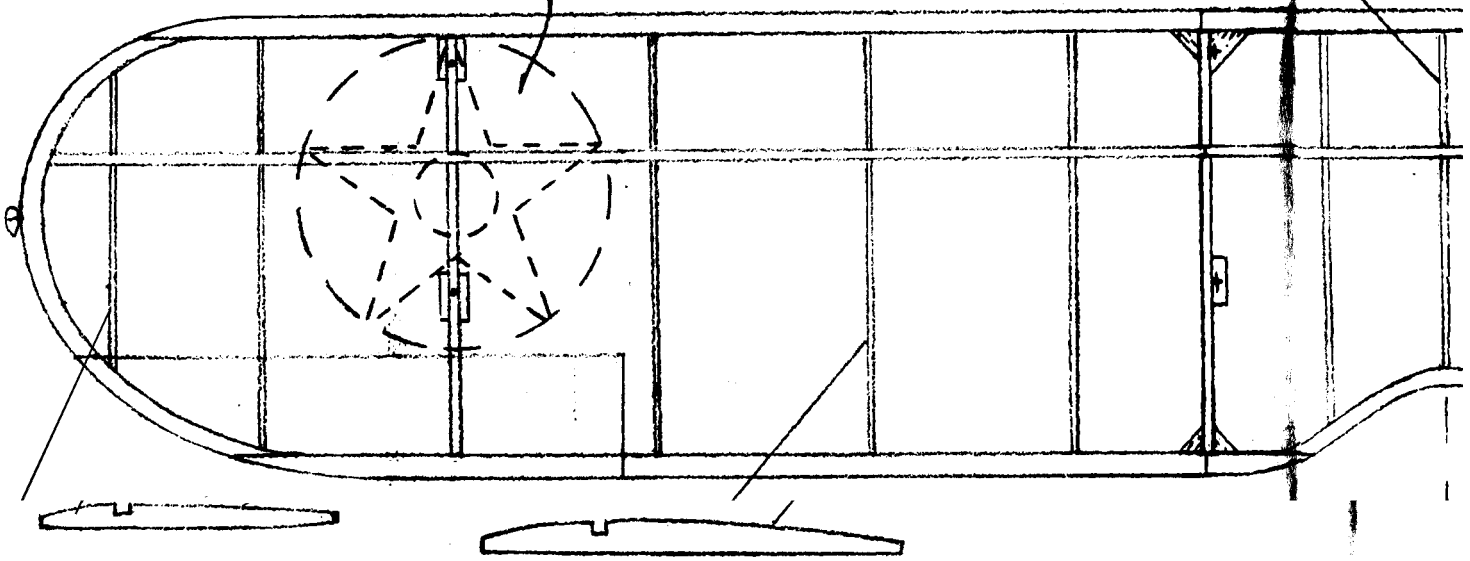

TOP, BOTH UPPER WING PANELS