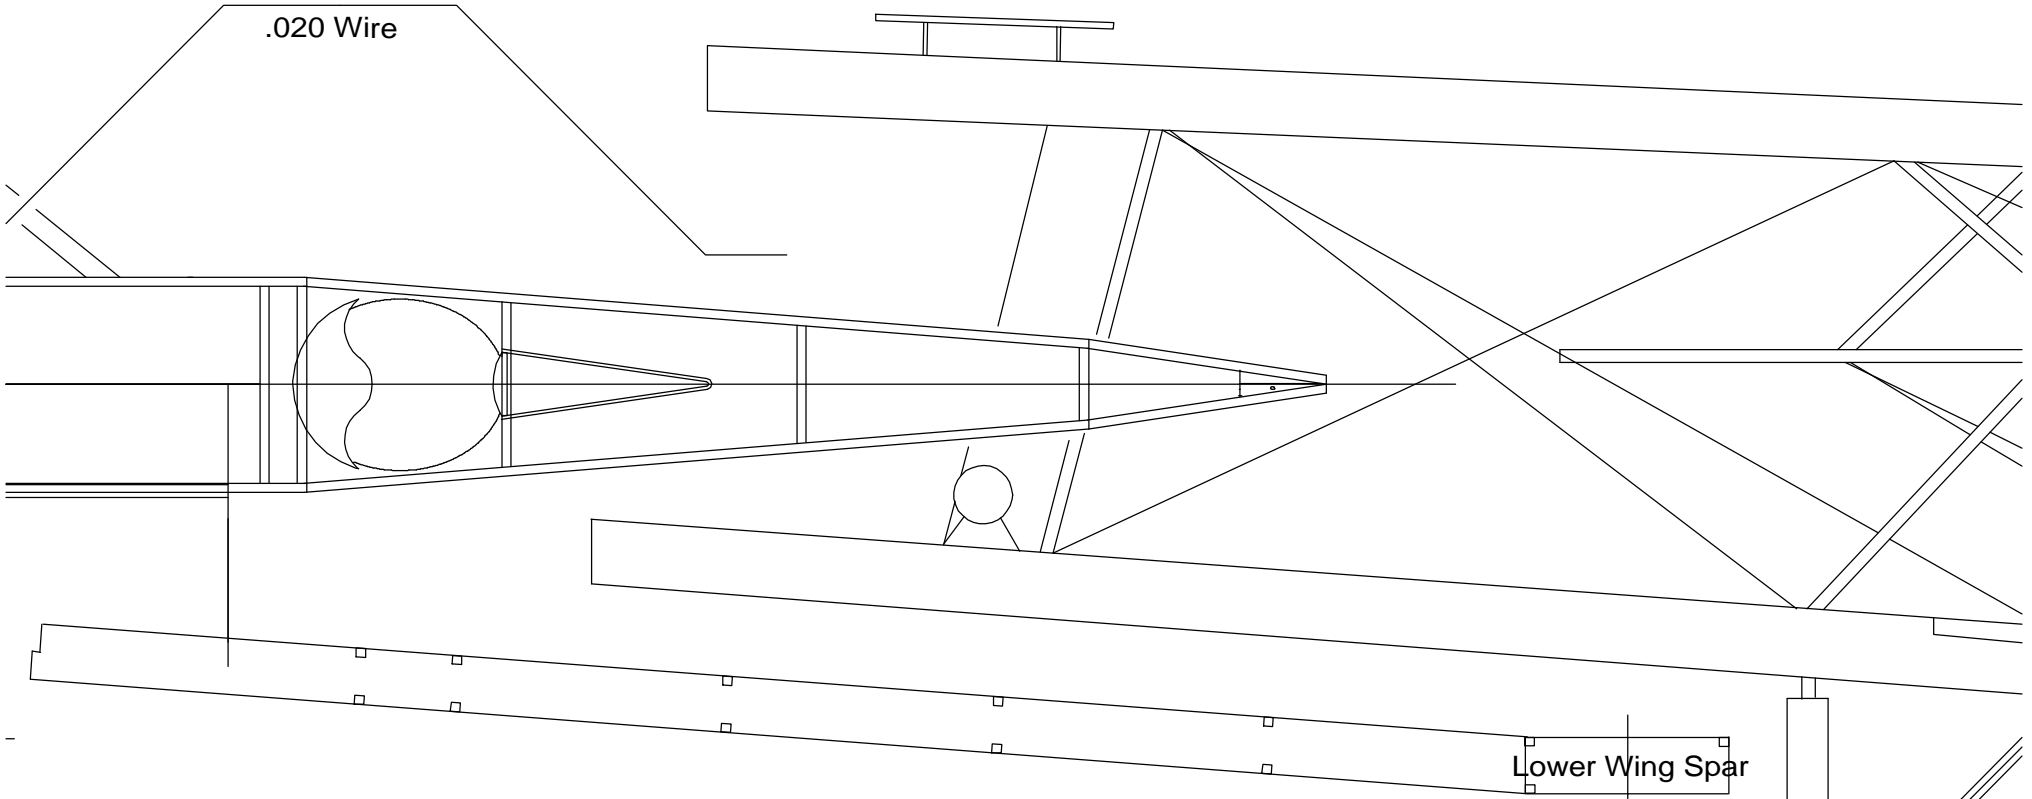

1926-29)

CURTISS "Carrier Pigeon I "

(1926-29)

References
 JI Matts

plane drawings
 Volume 1

Drawn By: David Livesay
 For Cloudbusters Newsletter
 (Oct 20 1996)

.020 Wire

Lower Wing Spar