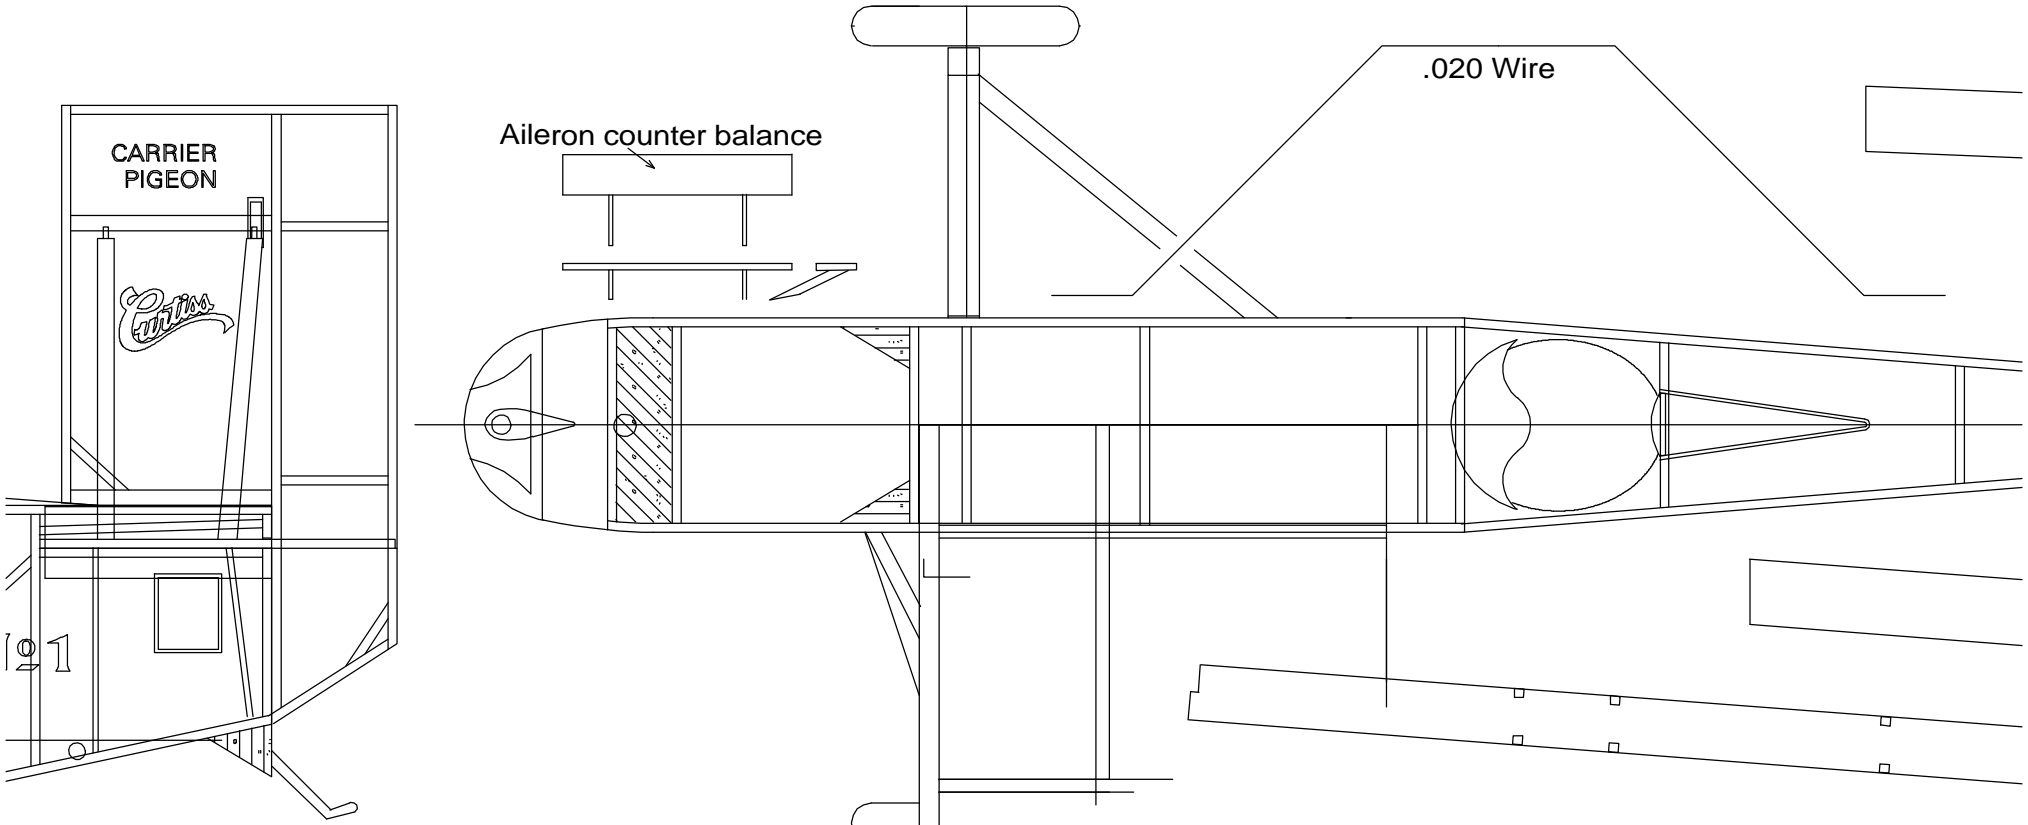

Wing Tip Rib

A

B

N.A.T. Arrow and
Border - Red
Background - White

CARRIER
PIGEON

Emboss

A

B

← N A T →
C.A.M. 3 NAT. INC.

No 1

U.S. MAIL
EXPRESS

Lettering on
Fuselage - White

(1926-29)

Scale Reference
Paul Matts

Scale Airplane draw
Volume 1

Color
Wings and Tail surfaces - Silver
Fuselage and all Struts - Olive Green
Lettering on Fin - Black