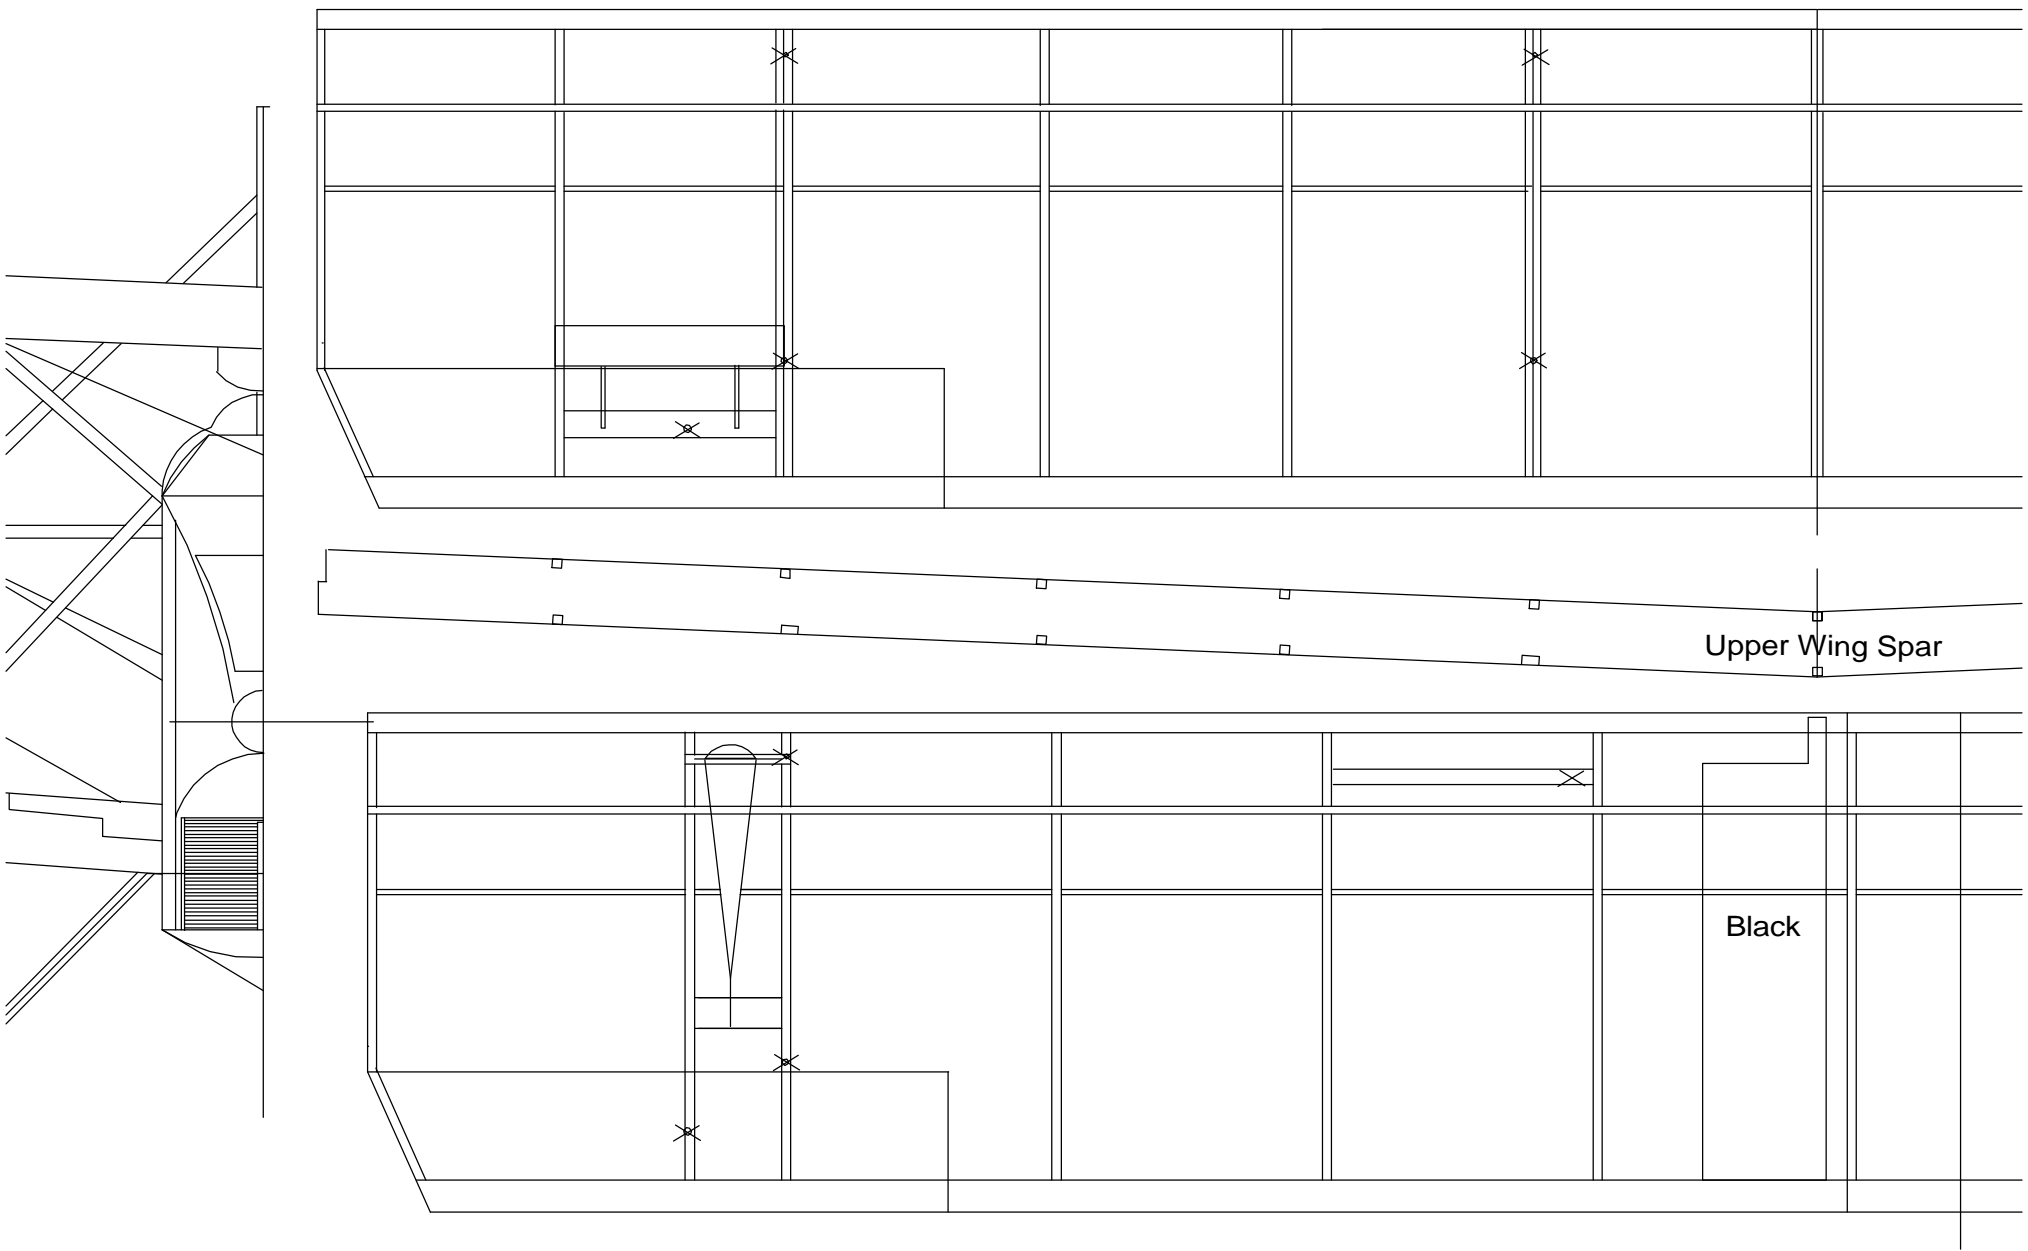

1926-29)

CURTISS "Carrier Pigeon I "

(1926-29)

References
 JI Matts

plane drawings
 Volume 1

Drawn By: David Livesay
 For Cloudbusters Newsletter
 (Oct 20 1996)

.020 Wire

Lower Wing Spar